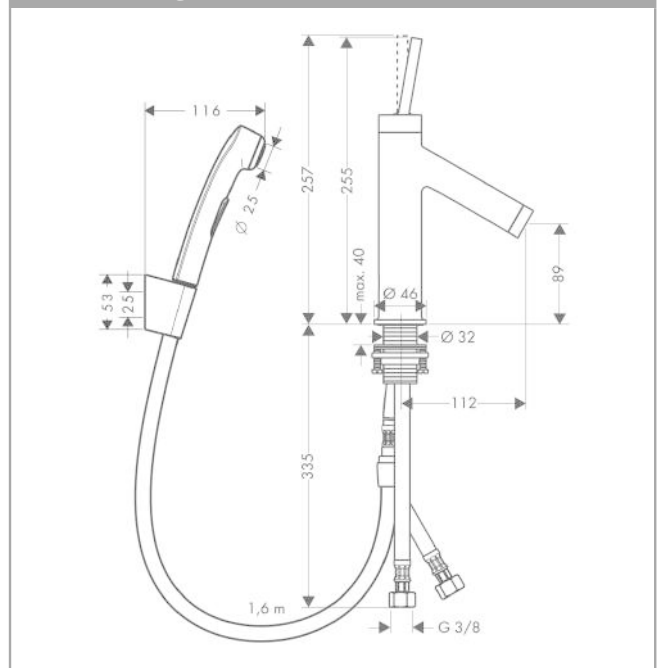

AXOR Starck

Single lever basin mixer 90 with bidet 1jet shower spray and shower hose 1.6 m

Surfaces: Art. no. : 10300310

product features

- Consists of: single lever basin mixer, bidet hand shower, shower holder, shower hose, waste set
- ComfortZone 90 provides space for greater freedom of movement
- spout 112 mm long
- spout height: 89 mm
- free-standing installation
- Spray pattern: normal spray
- Spray pattern bidet: shower spray
- Maximum flow rate (at 3 bar): 5 l/min
- ceramic cartridge
- push-open waste set G 1¼
- QuickClean technology for easy limescale removal
- operating pressure: min. 2.5 bar / max. 10 bar
- please specify when ordering if required for low pressure
- maximum flow rate shower spray : 8 l/min at 3 bar
- consisting of: bidet 1jet shower spray (#32128000)

Article Details

Price excl. VAT

£ 909.50

Technology

Product image

Scale drawing

AXOR Starck

Single lever basin mixer 90 with bidet 1jet shower spray and shower hose 1.6 m

Surfaces: Art. no. : 10300310

Flowchart