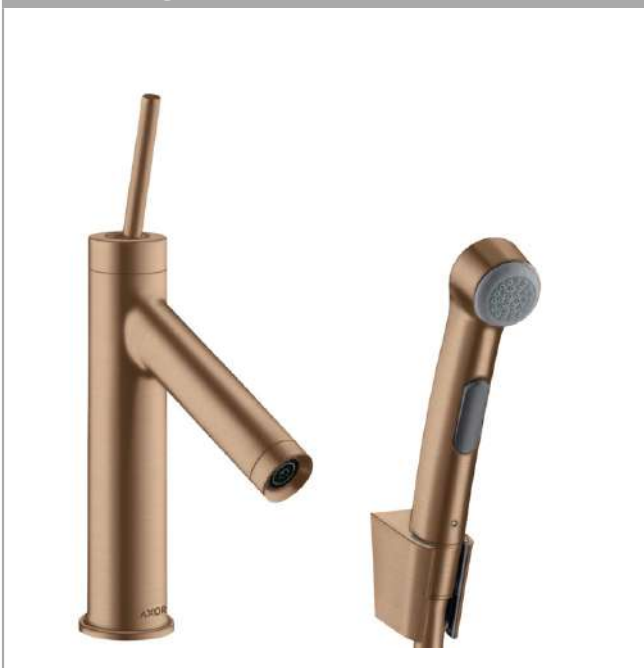

AXOR Starck

Single lever basin mixer 90 with bidet 1jet shower spray and shower hose 1.6 m

Surfaces: Art. no. : 10300310

product features

- Consists of: single lever basin mixer, bidet hand shower, shower holder, shower hose, waste set
- ComfortZone 90 provides space for greater freedom of movement
- spout 112 mm long
- spout height: 89 mm
- free-standing installation
- Spray pattern: normal spray
- Spray pattern bidet: shower spray
- Maximum flow rate (at 3 bar): 5 l/min
- ceramic cartridge
- push-open waste set G 1¼
- QuickClean technology for easy limescale removal
- operating pressure: min. 2.5 bar / max. 10 bar
- please specify when ordering if required for low pressure
- maximum flow rate shower spray : 8 l/min at 3 bar
- consisting of: bidet 1jet shower spray (#32128000)

Article Details

Price excl. VAT

£ 909.50

Technology

Product image

Scale drawing

AXOR Starck

Single lever basin mixer 90 with bidet 1jet shower spray and shower hose 1.6 m