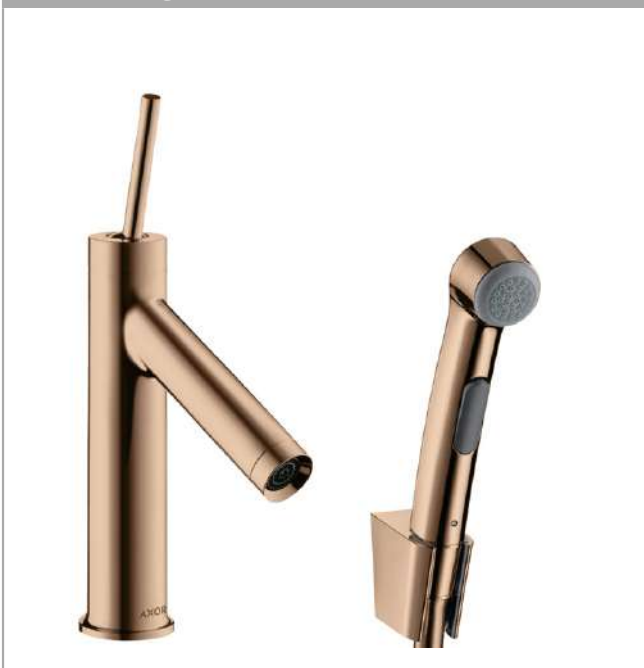

AXOR Starck

Single lever basin mixer 90 with bidet 1jet shower spray and shower hose 1.6 m

Surfaces: Art. no. : 10300300

product features

- Consists of: single lever basin mixer, bidet hand shower, shower holder, shower hose, waste set
- ComfortZone 90 provides space for greater freedom of movement
- spout 112 mm long
- spout height: 89 mm
- free-standing installation
- Spray pattern: normal spray
- Spray pattern bidet: shower spray
- Maximum flow rate (at 3 bar): 5 l/min
- ceramic cartridge
- push-open waste set G 1¼
- QuickClean technology for easy limescale removal
- operating pressure: min. 2.5 bar / max. 10 bar
- please specify when ordering if required for low pressure
- maximum flow rate shower spray : 8 l/min at 3 bar
- consisting of: bidet 1jet shower spray (#32128000)

Article Details

Price excl. VAT

£ 909.50

Technology

Product image