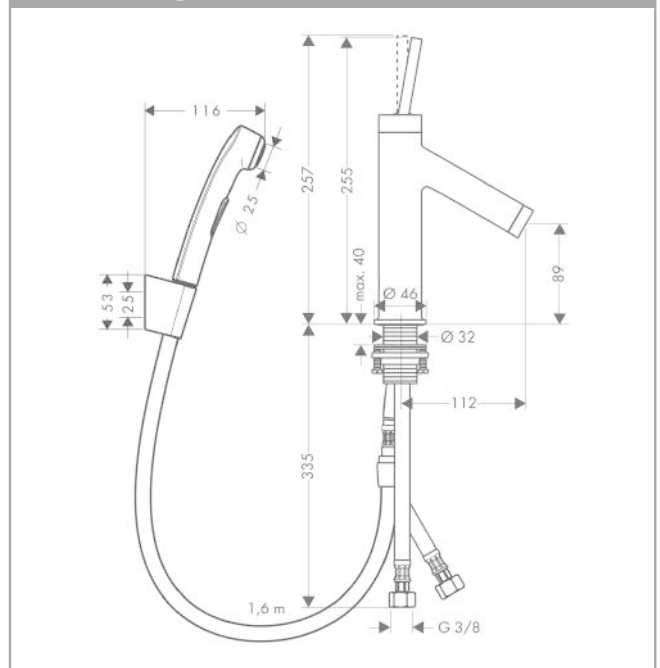

### Single lever basin mixer 90 with bidet 1jet shower spray and shower hose 1.6 m

Surfaces: Art. no. : 10300300

#### product features

- Consists of: single lever basin mixer, bidet hand shower, shower holder, shower hose, waste set
- ComfortZone 90 provides space for greater freedom of movement
- spout 112 mm long
- spout height: 89 mm
- free-standing installation
- Spray pattern: normal spray
- Spray pattern bidet: shower spray
- Maximum flow rate (at 3 bar): 5 l/min
- ceramic cartridge
- push-open waste set G 1¼
- QuickClean technology for easy limescale removal
- operating pressure: min. 2.5 bar / max. 10 bar
- please specify when ordering if required for low pressure
- maximum flow rate shower spray : 8 l/min at 3 bar
- consisting of: bidet 1jet shower spray (#32128000)

#### Scale drawing