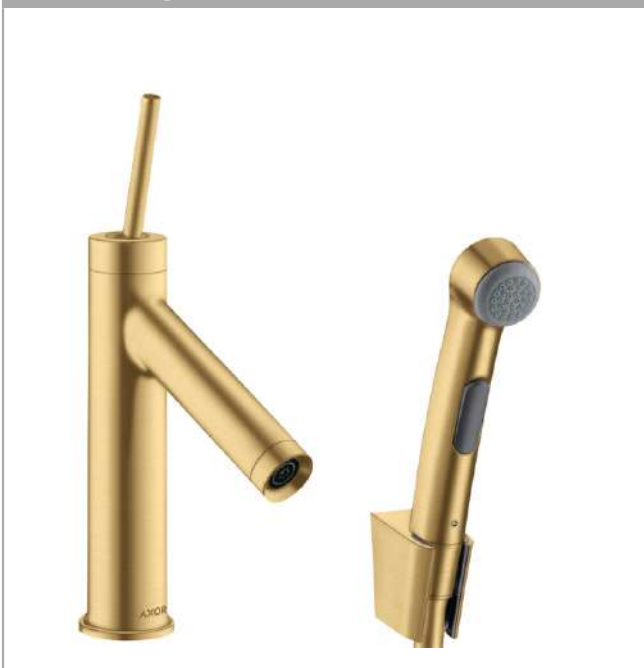

AXOR Starck

Single lever basin mixer 90 with bidet 1jet shower spray and shower hose 1.6 m

Surfaces: Art. no. : 10300250

product features

- Consists of: single lever basin mixer, bidet hand shower, shower holder, shower hose, waste set
- ComfortZone 90 provides space for greater freedom of movement
- spout 112 mm long
- spout height: 89 mm
- free-standing installation
- Spray pattern: normal spray
- Spray pattern bidet: shower spray
- Maximum flow rate (at 3 bar): 5 l/min
- ceramic cartridge
- push-open waste set G 1¼
- QuickClean technology for easy limescale removal
- operating pressure: min. 2.5 bar / max. 10 bar
- please specify when ordering if required for low pressure
- maximum flow rate shower spray : 8 l/min at 3 bar
- consisting of: bidet 1jet shower spray (#32128000)

Article Details

Price excl. VAT

£ 909.50

Technology

Product image

Scale drawing

AXOR Starck

Single lever basin mixer 90 with bidet 1jet shower spray and shower hose 1.6 m