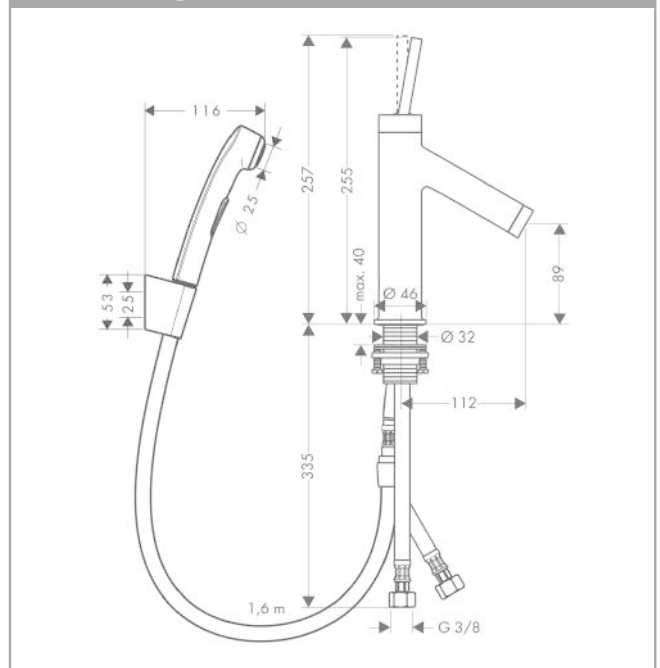

AXOR Starck

Single lever basin mixer 90 with bidet 1jet shower spray and shower hose 1.6 m

Surfaces: Art. no. : 10300250

product features

- Consists of: single lever basin mixer, bidet hand shower, shower holder, shower hose, waste set
- ComfortZone 90 provides space for greater freedom of movement
- spout 112 mm long
- spout height: 89 mm
- free-standing installation
- Spray pattern: normal spray
- Spray pattern bidet: shower spray
- Maximum flow rate (at 3 bar): 5 l/min
- ceramic cartridge
- push-open waste set G 1¼
- QuickClean technology for easy limescale removal
- operating pressure: min. 2.5 bar / max. 10 bar
- please specify when ordering if required for low pressure
- maximum flow rate shower spray : 8 l/min at 3 bar
- consisting of: bidet 1jet shower spray (#32128000)

Article Details

Price excl. VAT

£ 909.50

Technology

Product image

Scale drawing

AXOR Starck

Single lever basin mixer 90 with bidet 1jet shower spray and shower hose 1.6 m

Surfaces: Art. no. : 10300250

Flowchart