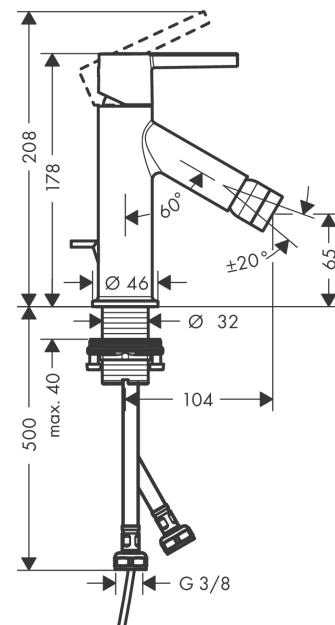

AXOR Starck

Single lever bidet mixer with lever handle and pop-up waste

Surfaces: Art. no. : **10214950**

product features

- Consists of: single lever bidet mixer, waste set
- spout 104 mm long
- spout height: 65 mm
- with fixed spout
- swivel joint enables directional spray
- Spray pattern: normal spray
- Maximum flow rate (at 3 bar): 7.5 l/min
- Min. operating pressure: 1 bar
- Max. operating pressure: 10 bar
- ceramic cartridge
- pop-up waste set 1¼"
- # hose connections

Article Details

Price excl. VAT

£ 441.40

Technology

Product image

Scale drawing

AXOR Starck
Single lever bidet mixer with lever handle and pop-up waste
Surfaces: Art. no. : **10214950**

Flowchart