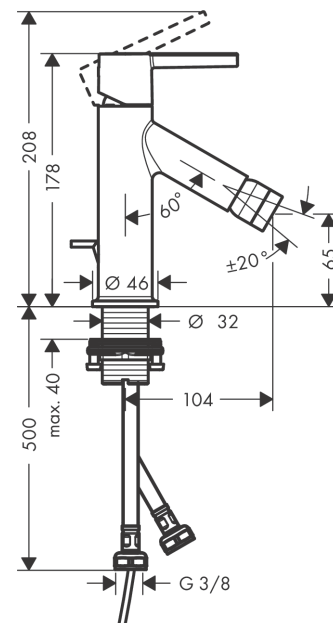

AXOR Starck

Single lever bidet mixer with lever handle and pop-up waste

Surfaces: Art. no. : **10214930**

product features

- Consists of: single lever bidet mixer, waste set
- spout 104 mm long
- spout height: 65 mm
- with fixed spout
- swivel joint enables directional spray
- Spray pattern: normal spray
- Maximum flow rate (at 3 bar): 7.5 l/min
- Min. operating pressure: 1 bar
- Max. operating pressure: 10 bar
- ceramic cartridge
- pop-up waste set 1¼"
- # hose connections

Article Details

Price excl. VAT

£ 441.40

Technology

Product image

Scale drawing

AXOR Starck
Single lever bidet mixer with lever handle and pop-up waste
Surfaces: Art. no. : **10214930**

Flowchart