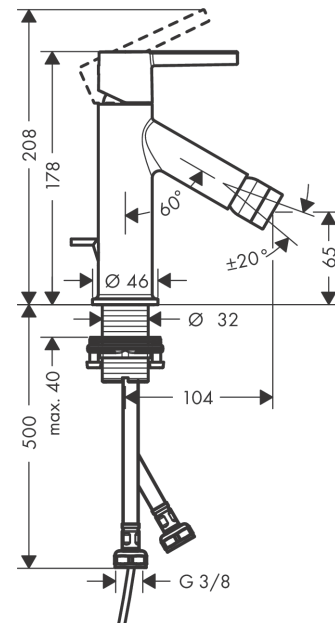

### Single lever bidet mixer with lever handle and pop-up waste

Surfaces: Art. no. : 10214330

#### product features

- Consists of: single lever bidet mixer, waste set
- spout 104 mm long
- spout height: 65 mm
- with fixed spout
- swivel joint enables directional spray
- Spray pattern: normal spray
- Maximum flow rate (at 3 bar): 7.5 l/min
- Min. operating pressure: 1 bar
- Max. operating pressure: 10 bar
- ceramic cartridge
- pop-up waste set 1¼"
- # hose connections

#### Scale drawing

**AXOR Starck**  
**Single lever bidet mixer with lever handle and pop-up waste**  
 Surfaces: Art. no. : **10214330**