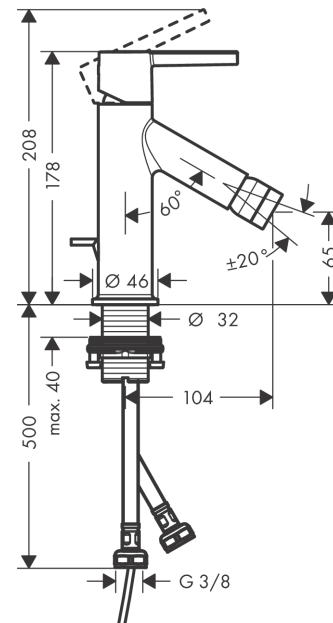

AXOR Starck

Single lever bidet mixer with lever handle and pop-up waste

Surfaces: Art. no. : **10214310**

product features

- Consists of: single lever bidet mixer, waste set
- spout 104 mm long
- spout height: 65 mm
- with fixed spout
- swivel joint enables directional spray
- Spray pattern: normal spray
- Maximum flow rate (at 3 bar): 7.5 l/min
- Min. operating pressure: 1 bar
- Max. operating pressure: 10 bar
- ceramic cartridge
- pop-up waste set 1¼"
- # hose connections

Article Details

Price excl. VAT

£ 441.40

Technology

Product image

Scale drawing

AXOR Starck
Single lever bidet mixer with lever handle and pop-up waste
Surfaces: Art. no. : **10214310**

Flowchart