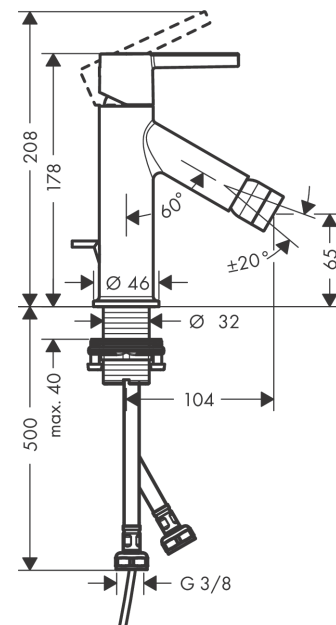

AXOR Starck

Single lever bidet mixer with lever handle and pop-up waste

Surfaces: Art. no. : **10214300**

product features

- Consists of: single lever bidet mixer, waste set
- spout 104 mm long
- spout height: 65 mm
- with fixed spout
- swivel joint enables directional spray
- Spray pattern: normal spray
- Maximum flow rate (at 3 bar): 7.5 l/min
- Min. operating pressure: 1 bar
- Max. operating pressure: 10 bar
- ceramic cartridge
- pop-up waste set 1¼"
- # hose connections

Article Details

Price excl. VAT

£ 441.40

Technology

Product image

Scale drawing

AXOR Starck
Single lever bidet mixer with lever handle and pop-up waste
Surfaces: Art. no. : **10214300**

Flowchart