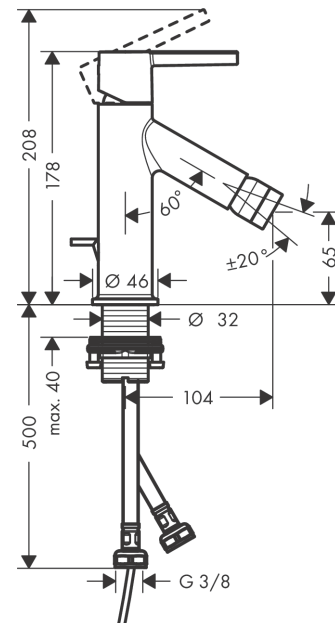

### product features

- Consists of: single lever bidet mixer, waste set
- spout 104 mm long
- spout height: 65 mm
- with fixed spout
- swivel joint enables directional spray
- Spray pattern: normal spray
- Maximum flow rate (at 3 bar): 7.5 l/min
- Min. operating pressure: 1 bar
- Max. operating pressure: 10 bar
- ceramic cartridge
- pop-up waste set 1¼"
- # hose connections

### Scale drawing

**AXOR Starck**  
**Single lever bidet mixer with lever handle and pop-up waste**  
Surfaces: Art. no. : **10214140**