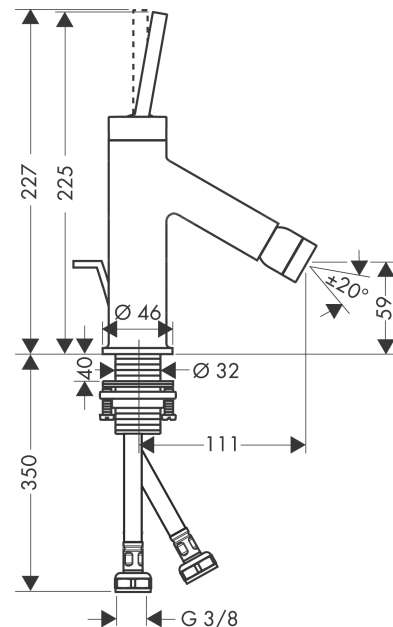

### Single lever bidet mixer with pin handle and pop-up waste

Surfaces: Art. no. : 10211930

#### product features

- Consists of: single lever bidet mixer, waste set
- spout 111 mm long
- spout height: 59 mm
- with fixed spout
- swivel joint enables directional spray
- Spray pattern: normal spray
- Maximum flow rate (at 3 bar): 7.5 l/min
- Min. operating pressure: 1 bar
- Max. operating pressure: 10 bar
- ceramic cartridge
- pop-up waste set 1¼"
- ½" hose connections
- Please specify when ordering if required for low pressure.

#### Scale drawing

**AXOR Starck**  
**Single lever bidet mixer with pin handle and pop-up waste**  
Surfaces: Art. no. : **10211930**