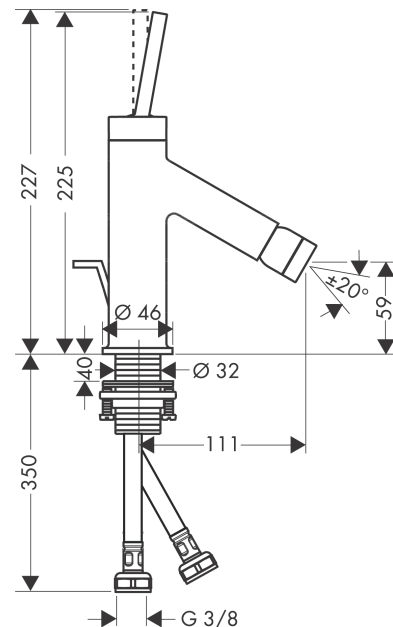

AXOR Starck

Single lever bidet mixer with pin handle and pop-up waste

Surfaces: Art. no. : 10211820

product features

- Consists of: single lever bidet mixer, waste set
- spout 111 mm long
- spout height: 59 mm
- with fixed spout
- swivel joint enables directional spray
- Spray pattern: normal spray
- Maximum flow rate (at 3 bar): 7.5 l/min
- Min. operating pressure: 1 bar
- Max. operating pressure: 10 bar
- ceramic cartridge
- pop-up waste set 1¼"
- ½" hose connections
- Please specify when ordering if required for low pressure.

Article Details

Price excl. VAT

£ 708.90

Technology

Product image

Scale drawing

AXOR Starck
Single lever bidet mixer with pin handle and pop-up waste
Surfaces: Art. no. : **10211820**

Flowchart