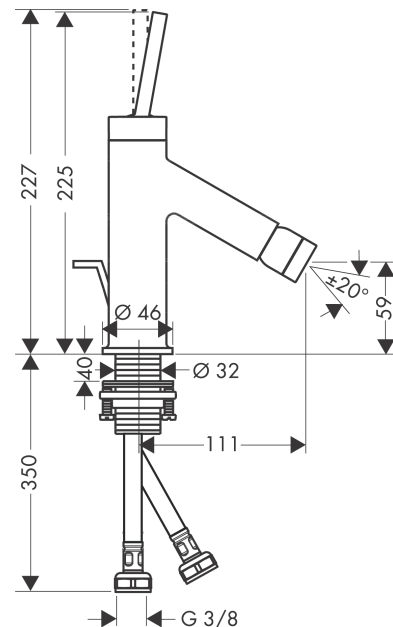

### Single lever bidet mixer with pin handle and pop-up waste

Surfaces: Art. no. : 10211340

#### product features

- Consists of: single lever bidet mixer, waste set
- spout 111 mm long
- spout height: 59 mm
- with fixed spout
- swivel joint enables directional spray
- Spray pattern: normal spray
- Maximum flow rate (at 3 bar): 7.5 l/min
- Min. operating pressure: 1 bar
- Max. operating pressure: 10 bar
- ceramic cartridge
- pop-up waste set 1¼"
- ½" hose connections
- Please specify when ordering if required for low pressure.

#### Scale drawing

**AXOR Starck**  
**Single lever bidet mixer with pin handle and pop-up waste**  
 Surfaces: Art. no. : **10211340**