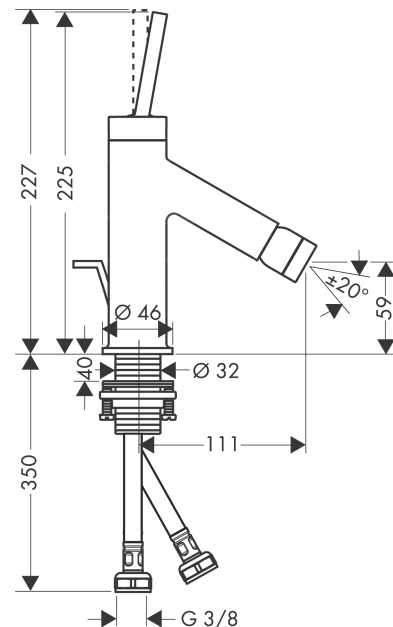

### product features

- Consists of: single lever bidet mixer, waste set
- spout 111 mm long
- spout height: 59 mm
- with fixed spout
- swivel joint enables directional spray
- Spray pattern: normal spray
- Maximum flow rate (at 3 bar): 7.5 l/min
- Min. operating pressure: 1 bar
- Max. operating pressure: 10 bar
- ceramic cartridge
- pop-up waste set 1¼"
- ½" hose connections
- Please specify when ordering if required for low pressure.

### Scale drawing

**AXOR Starck**  
**Single lever bidet mixer with pin handle and pop-up waste**  
Surfaces: Art. no. : **10211330**