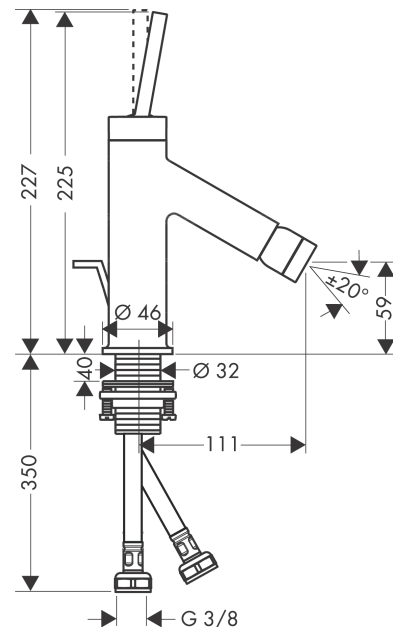

### Single lever bidet mixer with pin handle and pop-up waste

Surfaces: Art. no. : 10211310

#### product features

- Consists of: single lever bidet mixer, waste set
- spout 111 mm long
- spout height: 59 mm
- with fixed spout
- swivel joint enables directional spray
- Spray pattern: normal spray
- Maximum flow rate (at 3 bar): 7.5 l/min
- Min. operating pressure: 1 bar
- Max. operating pressure: 10 bar
- ceramic cartridge
- pop-up waste set 1¼"
- ½" hose connections
- Please specify when ordering if required for low pressure.

#### Scale drawing

**AXOR Starck**  
**Single lever bidet mixer with pin handle and pop-up waste**  
 Surfaces: Art. no. : **10211310**