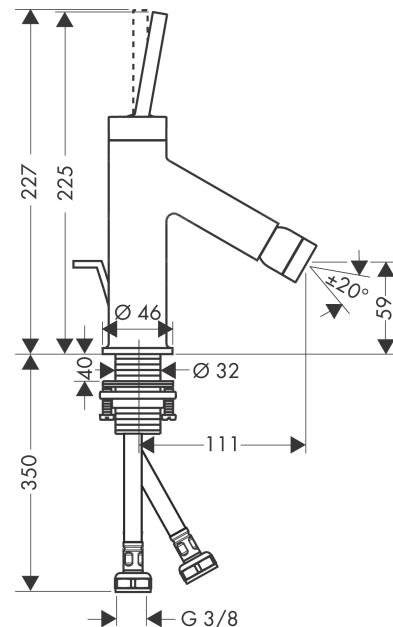

### Single lever bidet mixer with pin handle and pop-up waste

Surfaces: Art. no. : 10211140

#### product features

- Consists of: single lever bidet mixer, waste set
- spout 111 mm long
- spout height: 59 mm
- with fixed spout
- swivel joint enables directional spray
- Spray pattern: normal spray
- Maximum flow rate (at 3 bar): 7.5 l/min
- Min. operating pressure: 1 bar
- Max. operating pressure: 10 bar
- ceramic cartridge
- pop-up waste set 1¼"
- ½" hose connections
- Please specify when ordering if required for low pressure.

#### Scale drawing

**AXOR Starck**  
**Single lever bidet mixer with pin handle and pop-up waste**  
Surfaces: Art. no. : **10211140**