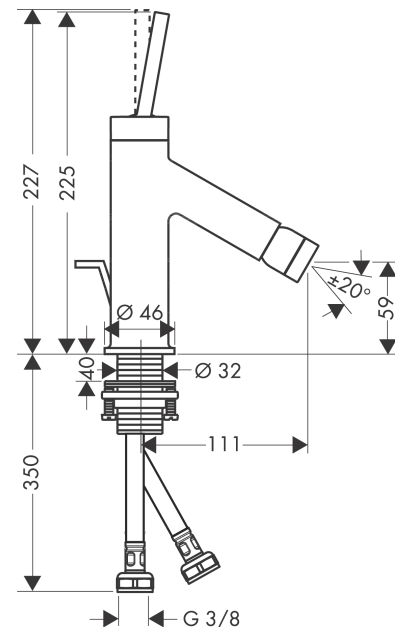

AXOR Starck

Single lever bidet mixer with pin handle and pop-up waste

Surfaces: Art. no. : 10211130

product features

- Consists of: single lever bidet mixer, waste set
- spout 111 mm long
- spout height: 59 mm
- with fixed spout
- swivel joint enables directional spray
- Spray pattern: normal spray
- Maximum flow rate (at 3 bar): 7.5 l/min
- Min. operating pressure: 1 bar
- Max. operating pressure: 10 bar
- ceramic cartridge
- pop-up waste set 1¼"
- ½" hose connections
- Please specify when ordering if required for low pressure.

Article Details

Price excl. VAT

£ 708.90

Technology

Product image

Scale drawing

AXOR Starck
Single lever bidet mixer with pin handle and pop-up waste
Surfaces: Art. no. : **10211130**

Flowchart