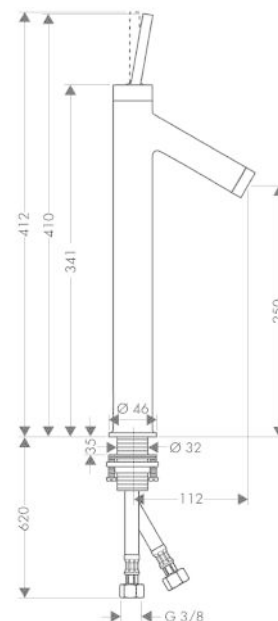

AXOR Starck

Single lever basin mixer 250 for wash bowls without waste

Surfaces: Art. no. : **10129950**

product features

- Consists of: single lever basin mixer, waste set
- ComfortZone 250 provides space for greater freedom of movement
- spout 112 mm long
- spout height: 250 mm
- free-standing installation
- Spray pattern: normal spray
- Maximum flow rate (at 3 bar): 5 l/min
- Min. operating pressure: 1 bar
- Max. operating pressure: 10 bar
- ceramic cartridge
- non-closing waste set
- QuickClean technology for easy limescale removal
- please specify when ordering if required for low pressure

Article Details

Price excl. VAT

£ 1,096.70

Technology

Product image

Scale drawing

AXOR Starck
Single lever basin mixer 250 for wash bowls without waste
Surfaces: Art. no. : **10129950**

Flowchart