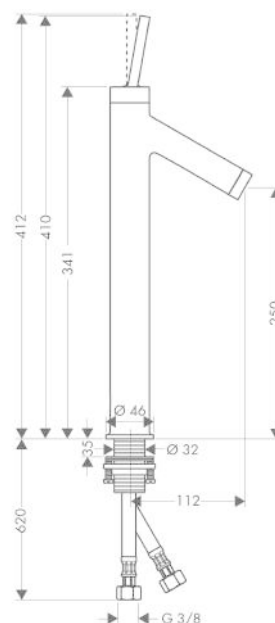

AXOR Starck

Single lever basin mixer 250 for wash bowls without waste

Surfaces: Art. no. : **10129260**

product features

- Consists of: single lever basin mixer, waste set
- ComfortZone 250 provides space for greater freedom of movement
- spout 112 mm long
- spout height: 250 mm
- free-standing installation
- Spray pattern: normal spray
- Maximum flow rate (at 3 bar): 5 l/min
- Min. operating pressure: 1 bar
- Max. operating pressure: 10 bar
- ceramic cartridge
- non-closing waste set
- QuickClean technology for easy limescale removal
- please specify when ordering if required for low pressure

Article Details

Price excl. VAT

£ 1,096.70

Technology

Product image

Scale drawing

AXOR Starck
Single lever basin mixer 250 for wash bowls without waste
Surfaces: Art. no. : **10129260**

Flowchart