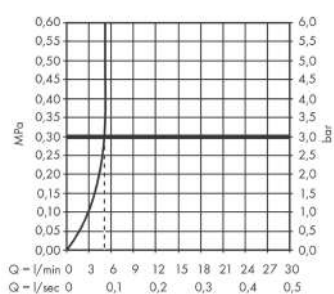

AXOR Starck

Single lever basin mixer 250 for wash bowls without waste

Surfaces: Art. no. : **10129140**

product features

- Consists of: single lever basin mixer, waste set
- ComfortZone 250 provides space for greater freedom of movement
- spout 112 mm long
- spout height: 250 mm
- free-standing installation
- Spray pattern: normal spray
- Maximum flow rate (at 3 bar): 5 l/min
- Min. operating pressure: 1 bar
- Max. operating pressure: 10 bar
- ceramic cartridge
- non-closing waste set
- QuickClean technology for easy limescale removal
- please specify when ordering if required for low pressure

Article Details

Price excl. VAT

£ 1,096.70

Technology

Product image

Scale drawing

AXOR Starck
Single lever basin mixer 250 for wash bowls without waste
 Surfaces: Art. no. : **10129140**

Flowchart