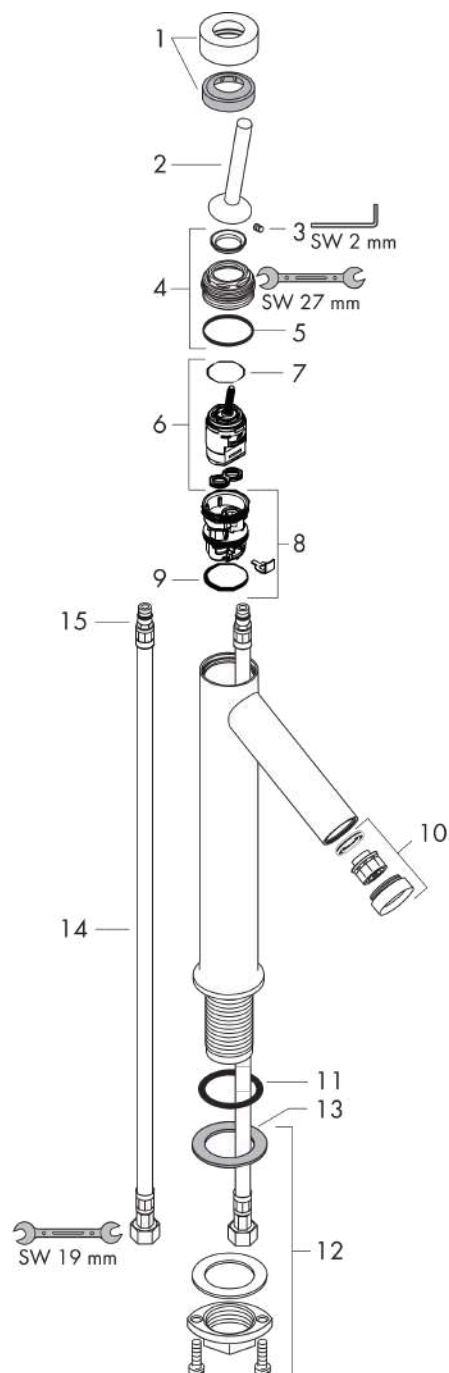

AXOR Starck

Single lever basin mixer 250 for wash bowls without waste

Surfaces: Art. no. : **10129140**

product features

- Consists of: single lever basin mixer, waste set
- ComfortZone 250 provides space for greater freedom of movement
- spout 112 mm long
- spout height: 250 mm
- free-standing installation
- Spray pattern: normal spray
- Maximum flow rate (at 3 bar): 5 l/min
- Min. operating pressure: 1 bar
- Max. operating pressure: 10 bar
- ceramic cartridge
- non-closing waste set
- QuickClean technology for easy limescale removal
- please specify when ordering if required for low pressure

Article Details

Price excl. VAT

£ 1,096.70

Technology

Product image

Scale drawing

AXOR Starck
Single lever basin mixer 250 for wash bowls without waste
 Surfaces: Art. no. : **10129140**

Flowchart

AXOR Starck
Single lever basin mixer 250 for wash bowls without waste
 Surfaces: Art. no. : **10129140**

Exploded Drawing

Year of production: >08/18

AXOR Starck
Single lever basin mixer 250 for wash bowls without waste
 Surfaces: Art. no. : **10129140**

Spare part list

Year of production: >08/18

Pos.		Art. no.	Price	PU
1	flange	97155140	-	1
2	handle	10092140	-	1
3	hollow set screw M4x6	97767000	-	1
4	nut	97157000	-	1
5	O-Ring 30x2	98186000	-	1
6	cartridge, assy	96339000	-	1
7	O-ring 21,95x1,78	95169000	-	1
8	adapter for cartridge	95289000	-	1
9	O-ring 26x2	98147000	-	1
10	aerator M24x1 (5 l/min)	95379140	-	1
11	O-ring 34x4	98155000	-	1
12	fixing set (Ø 32)	13961000	-	1
13	lever collar	97548000	-	1
14	connection hose 900 mm M8x0,75 G3/8	96316000	-	1
15	O-ring 7x1,5	98422000	-	1
a	waste	50001000	-	1
b	fixation extension 35 mm	13898000	-	1