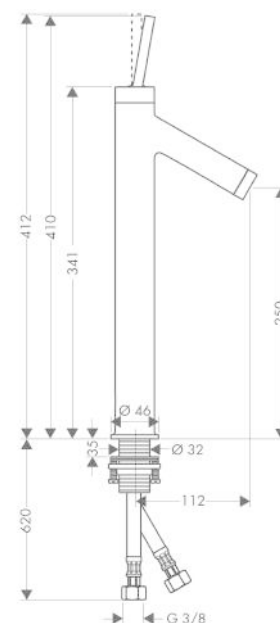

AXOR Starck

Single lever basin mixer 250 for wash bowls without waste

Surfaces: Art. no. : **10129140**

product features

- Consists of: single lever basin mixer, waste set
- ComfortZone 250 provides space for greater freedom of movement
- spout 112 mm long
- spout height: 250 mm
- free-standing installation
- Spray pattern: normal spray
- Maximum flow rate (at 3 bar): 5 l/min
- Min. operating pressure: 1 bar
- Max. operating pressure: 10 bar
- ceramic cartridge
- non-closing waste set
- QuickClean technology for easy limescale removal
- please specify when ordering if required for low pressure

Article Details

Price excl. VAT

£ 1,096.70

Technology

Product image

Scale drawing

AXOR Starck
Single lever basin mixer 250 for wash bowls without waste
 Surfaces: Art. no. : **10129140**

Flowchart

AXOR Starck
Single lever basin mixer 250 for wash bowls without waste
 Surfaces: Art. no. : **10129140**

Exploded Drawing

Year of production: >08/18

AXOR Starck
Single lever basin mixer 250 for wash bowls without waste
 Surfaces: Art. no. : **10129140**

Spare part list

Year of production: >08/18

Pos.		Art. no.	Price	PU
1	flange	97155140	-	1
2	handle	10092140	-	1
3	hollow set screw M4x6	97767000	-	1
4	nut	97157000	-	1
5	O-Ring 30x2	98186000	-	1
6	cartridge, assy	96339000	-	1
7	O-ring 21,95x1,78	95169000	-	1
8	adapter for cartridge	95289000	-	1
9	O-ring 26x2	98147000	-	1
10	aerator M24x1 (5 l/min)	95379140	-	1
11	O-ring 34x4	98155000	-	1
12	fixing set (Ø 32)	13961000	-	1
13	lever collar	97548000	-	1
14	connection hose 900 mm M8x0,75 G3/8	96316000	-	1
15	O-ring 7x1,5	98422000	-	1
a	waste	50001000	-	1
b	fixation extension 35 mm	13898000	-	1