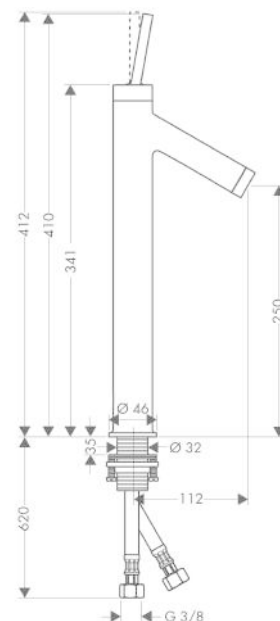

Scale drawing