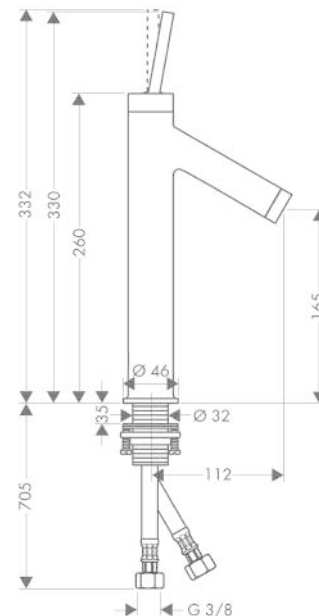

AXOR Starck
Single lever basin mixer 170 with pin handle without waste
 Surfaces: Art. no. : **10123950**

product features

- Consists of: single lever basin mixer, waste set
- ComfortZone 170 provides space for greater freedom of movement
- spout 112 mm long
- spout height: 165 mm
- free-standing installation
- Spray pattern: normal spray
- Maximum flow rate (at 3 bar): 5 l/min
- ceramic cartridge
- non-closing waste set
- QuickClean technology for easy limescale removal
- operating pressure: min. 1 bar / max. 10 bar
- please specify when ordering if required for low pressure

Article Details

Price excl. VAT

£ 835.90

Technology

Product image

Scale drawing

AXOR Starck
Single lever basin mixer 170 with pin handle without waste
Surfaces: Art. no. : **10123950**

Flowchart