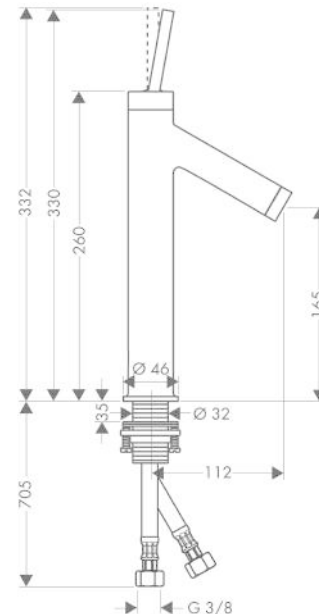

AXOR Starck
Single lever basin mixer 170 with pin handle without waste
 Surfaces: Art. no. : **10123340**

product features

- Consists of: single lever basin mixer, waste set
- ComfortZone 170 provides space for greater freedom of movement
- spout 112 mm long
- spout height: 165 mm
- free-standing installation
- Spray pattern: normal spray
- Maximum flow rate (at 3 bar): 5 l/min
- ceramic cartridge
- non-closing waste set
- QuickClean technology for easy limescale removal
- operating pressure: min. 1 bar / max. 10 bar
- please specify when ordering if required for low pressure

Article Details

Price excl. VAT

£ 835.90

Technology

Product image

Scale drawing

AXOR Starck
Single lever basin mixer 170 with pin handle without waste
Surfaces: Art. no. : **10123340**

Flowchart