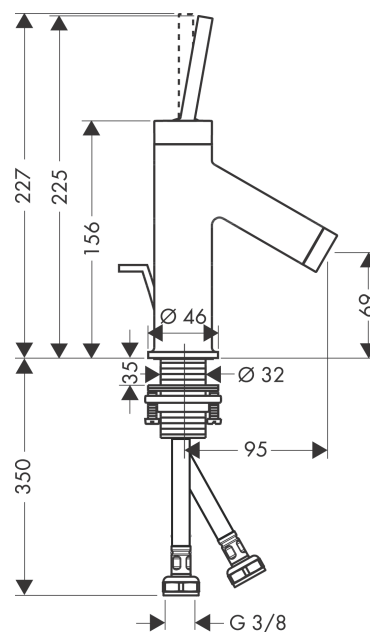

AXOR Starck

Single lever basin mixer 70 with pin handle for cloakroom basins with pop-up waste

Surfaces: Art. no. : **10116800**

product features

- Consists of: single lever basin mixer, waste set
- ComfortZone 70 provides space for greater freedom of movement
- spout 95 mm long
- spout height: 69 mm
- free-standing installation
- Spray pattern: normal spray
- Maximum flow rate (at 3 bar): 5 l/min
- Min. operating pressure: 1 bar
- Max. operating pressure: 10 bar
- ceramic cartridge
- pop-up waste set 1 1/4"
- QuickClean technology for easy limescale removal
- please specify when ordering if required for low pressure

Article Details

Price excl. VAT

£ 675.40

Technology

Product image

Scale drawing

AXOR Starck

Single lever basin mixer 70 with pin handle for cloakroom basins with pop-up waste

Surfaces: Art. no. : 10116800

Flowchart