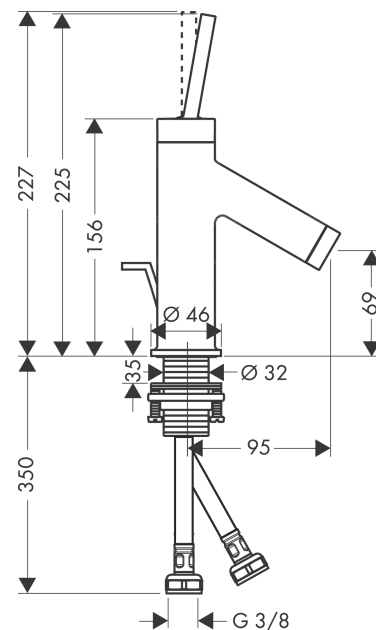

### product features

- Consists of: single lever basin mixer, waste set
- ComfortZone 70 provides space for greater freedom of movement
- spout 95 mm long
- spout height: 69 mm
- free-standing installation
- Spray pattern: normal spray
- Maximum flow rate (at 3 bar): 5 l/min
- Min. operating pressure: 1 bar
- Max. operating pressure: 10 bar
- ceramic cartridge
- pop-up waste set 1 1/4"
- QuickClean technology for easy limescale removal
- please specify when ordering if required for low pressure

### Scale drawing