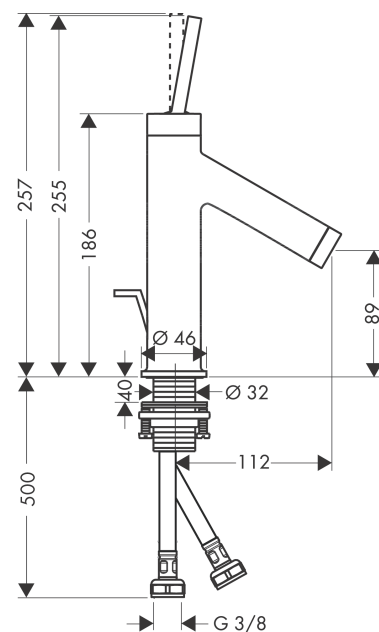

AXOR Starck
Single lever basin mixer 90 with pin handle and pop-up waste
 Surfaces: Art. no. : **10111800**

product features

- Consists of: single lever basin mixer, waste set
- ComfortZone 90 provides space for greater freedom of movement
- spout 112 mm long
- spout height: 89 mm
- free-standing installation
- Spray pattern: normal spray
- Maximum flow rate (at 3 bar): 5 l/min
- Min. operating pressure: 1 bar
- Max. operating pressure: 10 bar
- ceramic cartridge
- pop-up waste set 1 1/4"
- QuickClean technology for easy limescale removal
- please specify when ordering if required for low pressure

Article Details

Price excl. VAT £ 708.90

Technology

Certificates

Product image

Scale drawing

AXOR Starck
Single lever basin mixer 90 with pin handle and pop-up waste
Surfaces: Art. no. : **10111800**

Flowchart