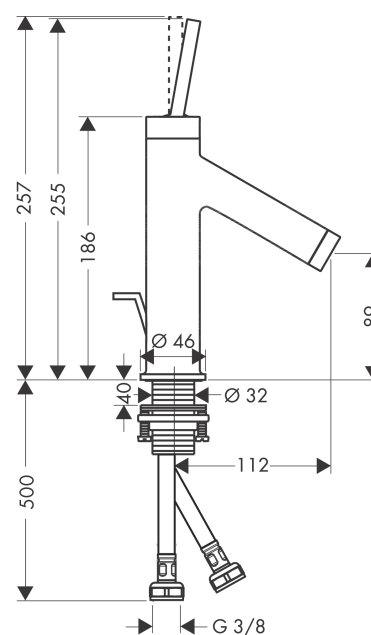

### product features

- Consists of: single lever basin mixer, waste set
- ComfortZone 90 provides space for greater freedom of movement
- spout 112 mm long
- spout height: 89 mm
- free-standing installation
- Spray pattern: normal spray
- Maximum flow rate (at 3 bar): 5 l/min
- Min. operating pressure: 1 bar
- Max. operating pressure: 10 bar
- ceramic cartridge
- pop-up waste set 1 1/4"
- QuickClean technology for easy limescale removal
- please specify when ordering if required for low pressure

### Scale drawing

**AXOR Starck**  
**Single lever basin mixer 90 with pin handle and pop-up waste**  
 Surfaces: Art. no. : **10111340**