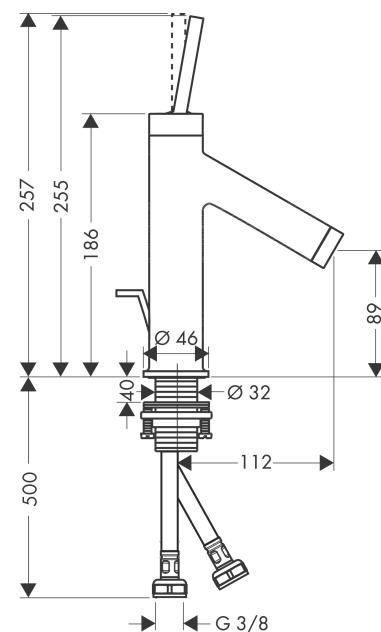

### product features

- Consists of: single lever basin mixer, waste set
- ComfortZone 90 provides space for greater freedom of movement
- spout 112 mm long
- spout height: 89 mm
- free-standing installation
- Spray pattern: normal spray
- Maximum flow rate (at 3 bar): 5 l/min
- Min. operating pressure: 1 bar
- Max. operating pressure: 10 bar
- ceramic cartridge
- pop-up waste set 1 1/4"
- QuickClean technology for easy limescale removal
- please specify when ordering if required for low pressure

### Scale drawing

**AXOR Starck**  
**Single lever basin mixer 90 with pin handle and pop-up waste**  
Surfaces: Art. no. : **10111140**