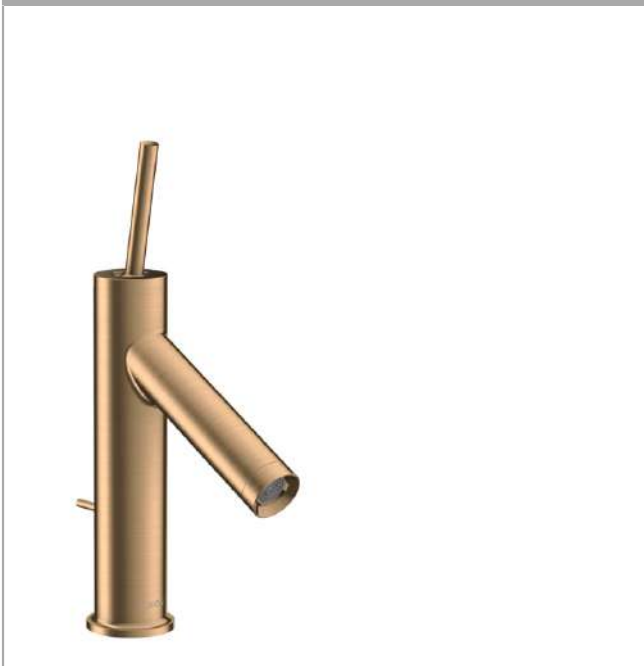

**AXOR Starck**  
**Single lever basin mixer 90 with pin handle and pop-up waste**  
 Surfaces: Art. no. : **10111140**

### product features

- Consists of: single lever basin mixer, waste set
- ComfortZone 90 provides space for greater freedom of movement
- spout 112 mm long
- spout height: 89 mm
- free-standing installation
- Spray pattern: normal spray
- Maximum flow rate (at 3 bar): 5 l/min
- Min. operating pressure: 1 bar
- Max. operating pressure: 10 bar
- ceramic cartridge
- pop-up waste set 1 1/4"
- QuickClean technology for easy limescale removal
- please specify when ordering if required for low pressure

### Scale drawing

**AXOR Starck**  
**Single lever basin mixer 90 with pin handle and pop-up waste**  
Surfaces: Art. no. : **10111140**