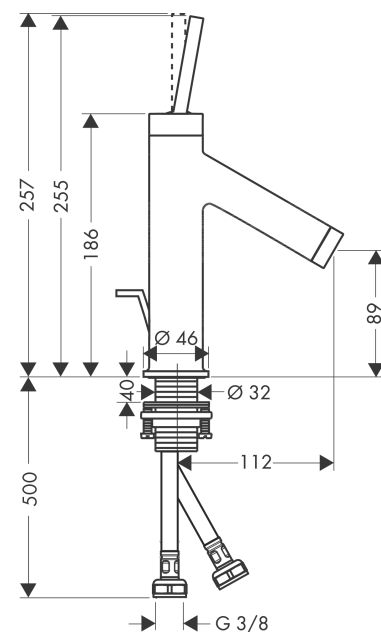

AXOR Starck
Single lever basin mixer 90 with pin handle and pop-up waste
 Surfaces: Art. no. : **10111130**

product features

- Consists of: single lever basin mixer, waste set
- ComfortZone 90 provides space for greater freedom of movement
- spout 112 mm long
- spout height: 89 mm
- free-standing installation
- Spray pattern: normal spray
- Maximum flow rate (at 3 bar): 5 l/min
- Min. operating pressure: 1 bar
- Max. operating pressure: 10 bar
- ceramic cartridge
- pop-up waste set 1 1/4"
- QuickClean technology for easy limescale removal
- please specify when ordering if required for low pressure

Article Details

Price excl. VAT

£ 708.90

Technology

Certificates

Product image

Scale drawing

AXOR Starck
Single lever basin mixer 90 with pin handle and pop-up waste
Surfaces: Art. no. : **10111130**