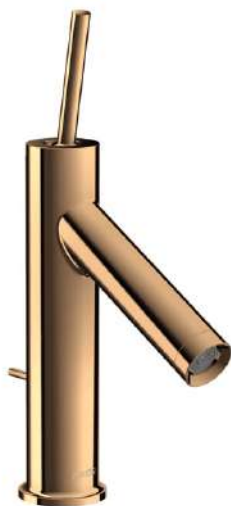

AXOR Starck
Single lever basin mixer 90 with pin handle and pop-up waste
 Surfaces: Art. no. : **10111130**

product features

- Consists of: single lever basin mixer, waste set
- ComfortZone 90 provides space for greater freedom of movement
- spout 112 mm long
- spout height: 89 mm
- free-standing installation
- Spray pattern: normal spray
- Maximum flow rate (at 3 bar): 5 l/min
- Min. operating pressure: 1 bar
- Max. operating pressure: 10 bar
- ceramic cartridge
- pop-up waste set 1 1/4"
- QuickClean technology for easy limescale removal
- please specify when ordering if required for low pressure

Article Details

Price excl. VAT

£ 708.90

Technology

Certificates

Product image

Scale drawing

AXOR Starck
Single lever basin mixer 90 with pin handle and pop-up waste
Surfaces: Art. no. : **10111130**