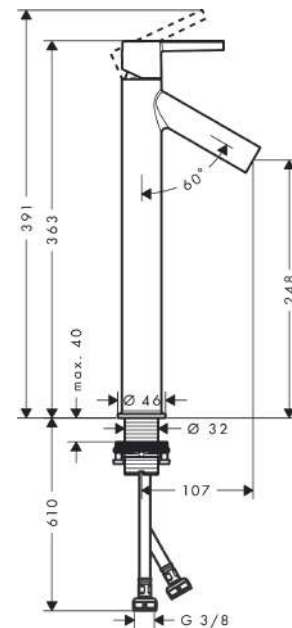

Scale drawing