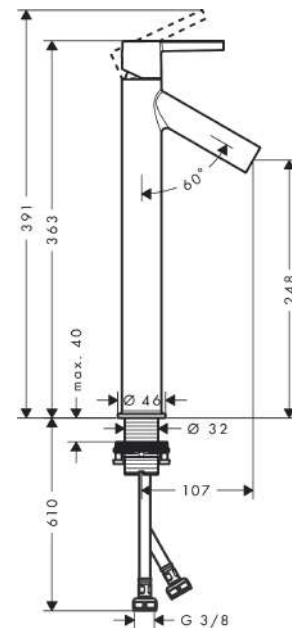

AXOR Starck

Single lever basin mixer 250 with lever handle for wash bowls without pop-up waste

Surfaces: Art. no. : 10103950

product features

- Consists of: single lever basin mixer, waste set
- ComfortZone 250 provides space for greater freedom of movement
- spout 107 mm long
- spout height: 248 mm
- free-standing installation
- Spray pattern: normal spray
- Maximum flow rate (at 3 bar): 5 l/min
- Min. operating pressure: 1 bar
- Max. operating pressure: 10 bar
- ceramic cartridge
- non-closing waste set
- QuickClean technology for easy limescale removal
- operating pressure: min. 1 bar / max. 6 bar
- WRAS 2101002
- WRAS 2101002 - Approval letter

Article Details

Price excl. VAT

£ 581.80

Technology

Certificates

Product image

Scale drawing

AXOR Starck
Single lever basin mixer 250 with lever handle for wash bowls without pop-up waste
Surfaces: Art. no. : **10103950**