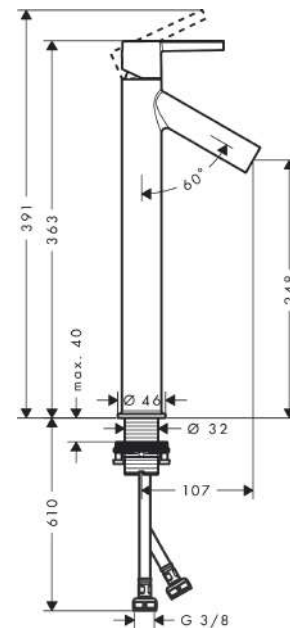

Scale drawing