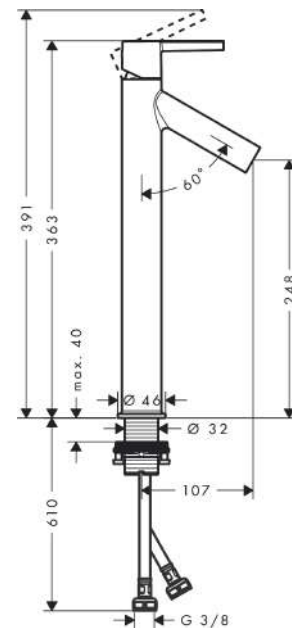

AXOR Starck

Single lever basin mixer 250 with lever handle for wash bowls without pop-up waste

Surfaces: Art. no. : 10103340

product features

- Consists of: single lever basin mixer, waste set
- ComfortZone 250 provides space for greater freedom of movement
- spout 107 mm long
- spout height: 248 mm
- free-standing installation
- Spray pattern: normal spray
- Maximum flow rate (at 3 bar): 5 l/min
- Min. operating pressure: 1 bar
- Max. operating pressure: 10 bar
- ceramic cartridge
- non-closing waste set
- QuickClean technology for easy limescale removal
- operating pressure: min. 1 bar / max. 6 bar
- WRAS 2101002
- WRAS 2101002 - Approval letter

Article Details

Price excl. VAT

£ 581.80

Technology

Certificates

Product image

Scale drawing

AXOR Starck
Single lever basin mixer 250 with lever handle for wash bowls without pop-up waste
Surfaces: Art. no. : **10103340**