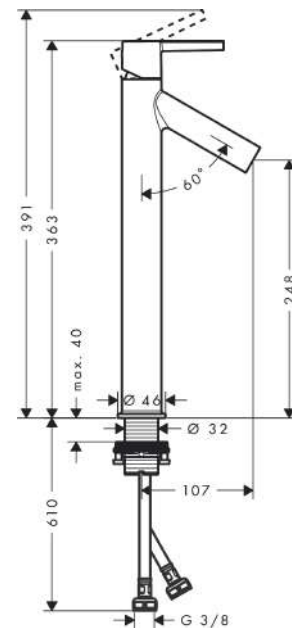

AXOR Starck

Single lever basin mixer 250 with lever handle for wash bowls without pop-up waste

Surfaces: Art. no. : 10103330

product features

- Consists of: single lever basin mixer, waste set
- ComfortZone 250 provides space for greater freedom of movement
- spout 107 mm long
- spout height: 248 mm
- free-standing installation
- Spray pattern: normal spray
- Maximum flow rate (at 3 bar): 5 l/min
- Min. operating pressure: 1 bar
- Max. operating pressure: 10 bar
- ceramic cartridge
- non-closing waste set
- QuickClean technology for easy limescale removal
- operating pressure: min. 1 bar / max. 6 bar
- WRAS 2101002
- WRAS 2101002 - Approval letter

Article Details

Price excl. VAT

£ 581.80

Technology

Certificates

Product image

Scale drawing

AXOR Starck
Single lever basin mixer 250 with lever handle for wash bowls without pop-up waste
Surfaces: Art. no. : **10103330**