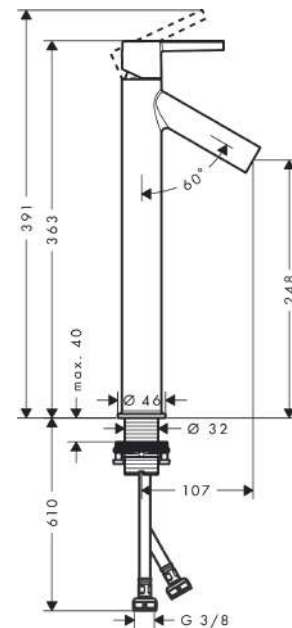

AXOR Starck

Single lever basin mixer 250 with lever handle for wash bowls without pop-up waste

Surfaces: Art. no. : 10103260

product features

- Consists of: single lever basin mixer, waste set
- ComfortZone 250 provides space for greater freedom of movement
- spout 107 mm long
- spout height: 248 mm
- free-standing installation
- Spray pattern: normal spray
- Maximum flow rate (at 3 bar): 5 l/min
- Min. operating pressure: 1 bar
- Max. operating pressure: 10 bar
- ceramic cartridge
- non-closing waste set
- QuickClean technology for easy limescale removal
- operating pressure: min. 1 bar / max. 6 bar
- WRAS 2101002
- WRAS 2101002 - Approval letter

Article Details

Price excl. VAT

£ 581.80

Technology

Certificates

Product image

Scale drawing

AXOR Starck
Single lever basin mixer 250 with lever handle for wash bowls without pop-up waste
Surfaces: Art. no. : **10103260**