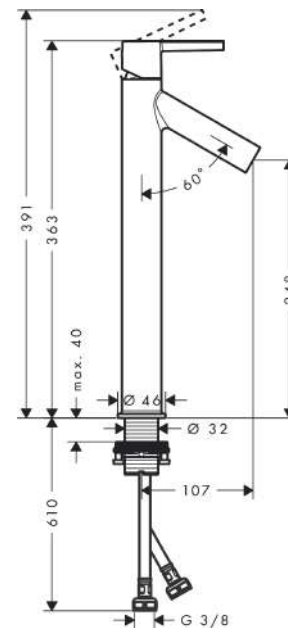

AXOR Starck

Single lever basin mixer 250 with lever handle for wash bowls without pop-up waste

Surfaces: Art. no. : 10103140

product features

- Consists of: single lever basin mixer, waste set
- ComfortZone 250 provides space for greater freedom of movement
- spout 107 mm long
- spout height: 248 mm
- free-standing installation
- Spray pattern: normal spray
- Maximum flow rate (at 3 bar): 5 l/min
- Min. operating pressure: 1 bar
- Max. operating pressure: 10 bar
- ceramic cartridge
- non-closing waste set
- QuickClean technology for easy limescale removal
- operating pressure: min. 1 bar / max. 6 bar
- WRAS 2101002
- WRAS 2101002 - Approval letter

Article Details

Price excl. VAT

£ 581.80

Technology

Certificates

Product image

Scale drawing

AXOR Starck
Single lever basin mixer 250 with lever handle for wash bowls without pop-up waste
Surfaces: Art. no. : **10103140**