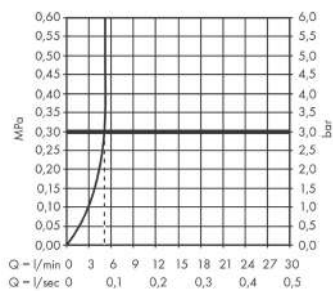

AXOR Starck

Single lever basin mixer 250 with lever handle for wash bowls without pop-up waste

Surfaces: Art. no. : 10103000

Flowchart