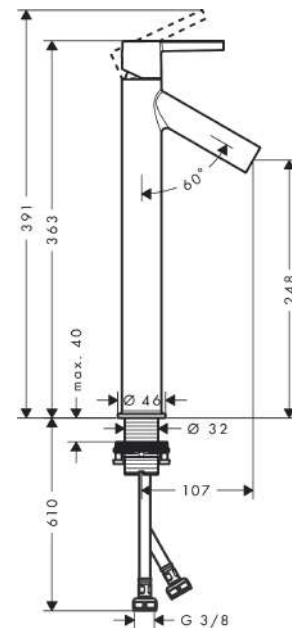

AXOR Starck

Single lever basin mixer 250 with lever handle for wash bowls without pop-up waste

Surfaces: Art. no. : **10103000**

product features

- Consists of: single lever basin mixer, waste set
- ComfortZone 250 provides space for greater freedom of movement
- spout 107 mm long
- spout height: 248 mm
- free-standing installation
- Spray pattern: normal spray
- Maximum flow rate (at 3 bar): 5 l/min
- Min. operating pressure: 1 bar
- Max. operating pressure: 10 bar
- ceramic cartridge
- non-closing waste set
- QuickClean technology for easy limescale removal
- operating pressure: min. 1 bar / max. 6 bar
- WRAS 2101002
- WRAS 2101002 - Approval letter

Article Details

Price excl. VAT

£ 387.88

Technology

Certificates

Product image

Scale drawing

AXOR Starck

Exploded Drawing

Year of production: >11/14

AXOR Starck

Single lever basin mixer 250 with lever handle for wash bowls without pop-up waste

Surfaces: Art. no. : **10103000**

Spare part list

Year of production: >11/14

Pos.		Art. no.	Price	PU
1	handle	92385000	-	1
2	hollow set screw M6x8	98444000	-	1
3	screw cover	96762000	-	1
4	flange	98863000	-	1
5	nut	95178000	-	1
6	O-Ring 22x2	98185000	-	1
7	cartridge, assy	97685000	-	1
8	seal	98865000	-	1
9	adapter for cartridge	98866000	-	1
10	O-ring 23x2	98398000	-	1
11	aerator M24x1 (5 l/min)	92386000	-	1
12	special tool	95290000	-	1
13	O-ring 34x4	98155000	-	1
14	fixing set (Ø 32)	13961000	-	1
15	lever collar	97548000	-	1
16	connection hose 900 mm M8x0,75 G3/8	98758000	-	1
17	O-ring 7x1,5	98422000	-	1
18	sealing set	95581000	-	1
a	waste	50001000	-	1
b	fixation extension 35 mm	13898000	-	1