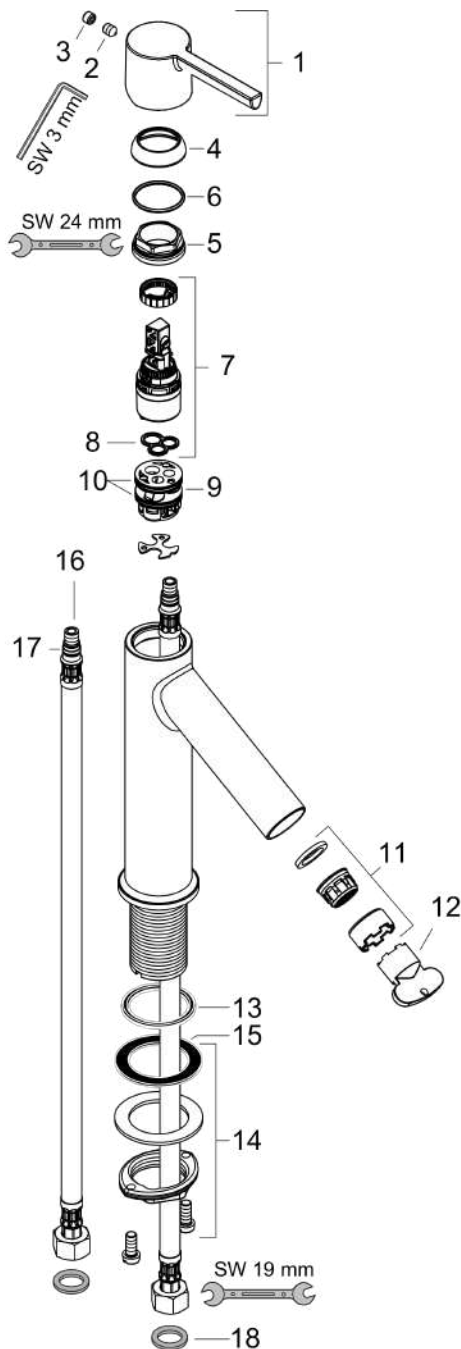

AXOR Starck

Single lever basin mixer 250 with lever handle for wash bowls without pop-up waste

Surfaces: Art. no. : **10103000**

product features

- Consists of: single lever basin mixer, waste set
- ComfortZone 250 provides space for greater freedom of movement
- spout 107 mm long
- spout height: 248 mm
- free-standing installation
- Spray pattern: normal spray
- Maximum flow rate (at 3 bar): 5 l/min
- Min. operating pressure: 1 bar
- Max. operating pressure: 10 bar
- ceramic cartridge
- non-closing waste set
- QuickClean technology for easy limescale removal
- operating pressure: min. 1 bar / max. 6 bar
- WRAS 2101002
- WRAS 2101002 - Approval letter

Single lever basin mixer 250 with lever handle for wash bowls without pop-up waste

Surfaces: Art. no. : 10103000

Flowchart

AXOR Starck
Single lever basin mixer 250 with lever handle for wash bowls without pop-up waste
 Surfaces: Art. no. : **10103000**

Exploded Drawing

Year of production: >11/14

AXOR Starck

Single lever basin mixer 250 with lever handle for wash bowls without pop-up waste

Surfaces: Art. no. : **10103000**

Spare part list

Year of production: >11/14

Pos.		Art. no.	Price	PU
1	handle	92385000	-	1
2	hollow set screw M6x8	98444000	-	1
3	screw cover	96762000	-	1
4	flange	98863000	-	1
5	nut	95178000	-	1
6	O-Ring 22x2	98185000	-	1
7	cartridge, assy	97685000	-	1
8	seal	98865000	-	1
9	adapter for cartridge	98866000	-	1
10	O-ring 23x2	98398000	-	1
11	aerator M24x1 (5 l/min)	92386000	-	1
12	special tool	95290000	-	1
13	O-ring 34x4	98155000	-	1
14	fixing set (Ø 32)	13961000	-	1
15	lever collar	97548000	-	1
16	connection hose 900 mm M8x0,75 G3/8	98758000	-	1
17	O-ring 7x1,5	98422000	-	1
18	sealing set	95581000	-	1
a	waste	50001000	-	1
b	fixation extension 35 mm	13898000	-	1