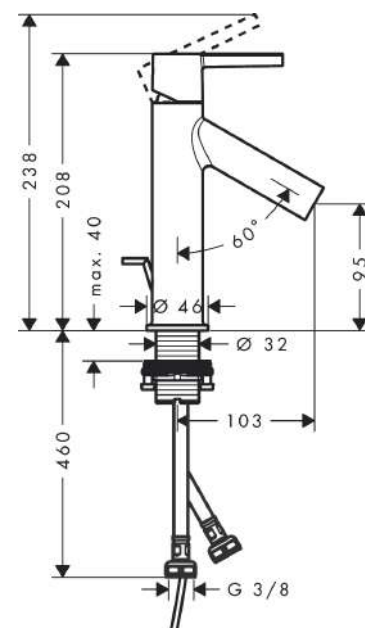

AXOR Starck

Single lever basin mixer 100 CoolStart with lever handle and pop-up waste

Surfaces: Art. no. : 10007830

product features

- Consists of: single lever basin mixer, waste set
- ComfortZone 100 provides space for greater freedom of movement
- spout 103 mm long
- spout height: 95 mm
- free-standing installation
- Spray pattern: normal spray
- Maximum flow rate (at 3 bar): 3.5 l/min
- Min. operating pressure: 1 bar
- Max. operating pressure: 10 bar
- ceramic cartridge
- pop-up waste set 1 1/4"
- QuickClean technology for easy limescale removal
- operating pressure: min. 1 bar / max. 10 bar
- enhanced capital allowance version
- WRAS 2101002
- WRAS 2101002 - Approval letter

Article Details

Price excl. VAT

£ 401.30

Technology

Certificates

Product image

Scale drawing

AXOR Starck

Single lever basin mixer 100 CoolStart with lever handle and pop-up waste

Surfaces: Art. no. : 10007830

Flowchart