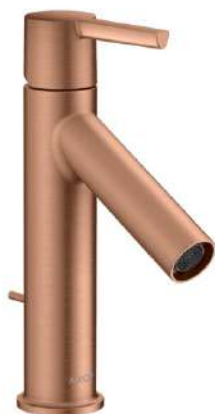

AXOR Starck

Single lever basin mixer 100 CoolStart with lever handle and pop-up waste

Surfaces: Art. no. : 10007310

product features

- Consists of: single lever basin mixer, waste set
- ComfortZone 100 provides space for greater freedom of movement
- spout 103 mm long
- spout height: 95 mm
- free-standing installation
- Spray pattern: normal spray
- Maximum flow rate (at 3 bar): 3.5 l/min
- Min. operating pressure: 1 bar
- Max. operating pressure: 10 bar
- ceramic cartridge
- pop-up waste set 1 1/4"
- QuickClean technology for easy limescale removal
- operating pressure: min. 1 bar / max. 10 bar
- enhanced capital allowance version
- WRAS 2101002
- WRAS 2101002 - Approval letter

Article Details

Price excl. VAT

£ 401.30

Technology

Certificates

Product image

Scale drawing

AXOR Starck

Single lever basin mixer 100 CoolStart with lever handle and pop-up waste

Surfaces: Art. no. : 10007310

Flowchart