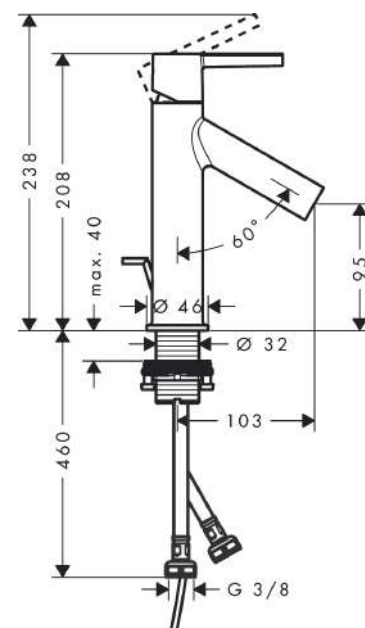

AXOR Starck

Single lever basin mixer 100 CoolStart with lever handle and pop-up waste

Surfaces: Art. no. : 10007310

product features

- Consists of: single lever basin mixer, waste set
- ComfortZone 100 provides space for greater freedom of movement
- spout 103 mm long
- spout height: 95 mm
- free-standing installation
- Spray pattern: normal spray
- Maximum flow rate (at 3 bar): 3.5 l/min
- Min. operating pressure: 1 bar
- Max. operating pressure: 10 bar
- ceramic cartridge
- pop-up waste set 1 1/4"
- QuickClean technology for easy limescale removal
- operating pressure: min. 1 bar / max. 10 bar
- enhanced capital allowance version
- WRAS 2101002
- WRAS 2101002 - Approval letter

Article Details

Price excl. VAT

£ 401.30

Technology

Certificates

Product image

Scale drawing

AXOR Starck

Single lever basin mixer 100 CoolStart with lever handle and pop-up waste

Surfaces: Art. no. : 10007310

Flowchart