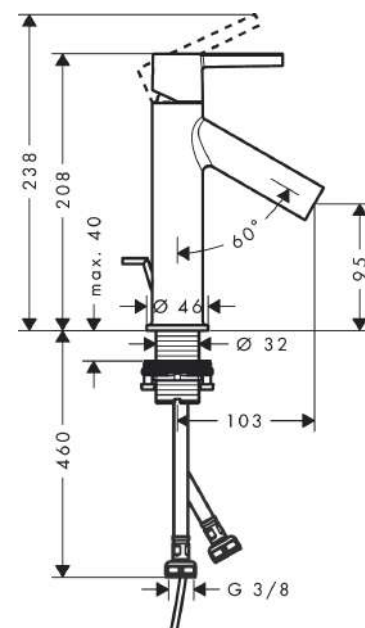

AXOR Starck

Single lever basin mixer 100 CoolStart with lever handle and pop-up waste

Surfaces: Art. no. : 10007300

product features

- Consists of: single lever basin mixer, waste set
- ComfortZone 100 provides space for greater freedom of movement
- spout 103 mm long
- spout height: 95 mm
- free-standing installation
- Spray pattern: normal spray
- Maximum flow rate (at 3 bar): 3.5 l/min
- Min. operating pressure: 1 bar
- Max. operating pressure: 10 bar
- ceramic cartridge
- pop-up waste set 1 1/4"
- QuickClean technology for easy limescale removal
- operating pressure: min. 1 bar / max. 10 bar
- enhanced capital allowance version
- WRAS 2101002
- WRAS 2101002 - Approval letter

Article Details

Price excl. VAT

£ 401.30

Technology

Certificates

Product image

Scale drawing

AXOR Starck

Single lever basin mixer 100 CoolStart with lever handle and pop-up waste

Surfaces: Art. no. : 10007300

Flowchart