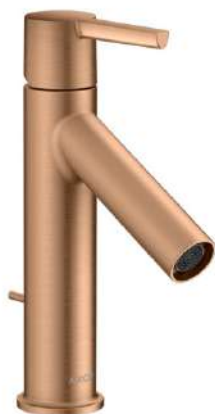

AXOR Starck

Single lever basin mixer 100 CoolStart with lever handle and pop-up waste

Surfaces: Art. no. : 10007140

product features

- Consists of: single lever basin mixer, waste set
- ComfortZone 100 provides space for greater freedom of movement
- spout 103 mm long
- spout height: 95 mm
- free-standing installation
- Spray pattern: normal spray
- Maximum flow rate (at 3 bar): 3.5 l/min
- Min. operating pressure: 1 bar
- Max. operating pressure: 10 bar
- ceramic cartridge
- pop-up waste set 1 1/4"
- QuickClean technology for easy limescale removal
- operating pressure: min. 1 bar / max. 10 bar
- enhanced capital allowance version
- WRAS 2101002
- WRAS 2101002 - Approval letter

Article Details

Price excl. VAT

£ 401.30

Technology

Certificates

Product image

Scale drawing

AXOR Starck

Single lever basin mixer 100 CoolStart with lever handle and pop-up waste

Surfaces: Art. no. : 10007140

Flowchart