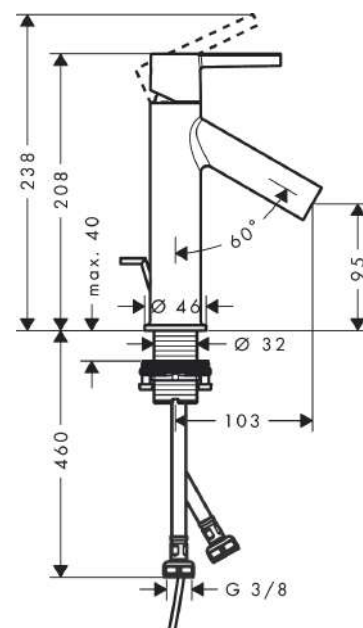

AXOR Starck

Single lever basin mixer 100 CoolStart with lever handle and pop-up waste

Surfaces: Art. no. : 10007140

product features

- Consists of: single lever basin mixer, waste set
- ComfortZone 100 provides space for greater freedom of movement
- spout 103 mm long
- spout height: 95 mm
- free-standing installation
- Spray pattern: normal spray
- Maximum flow rate (at 3 bar): 3.5 l/min
- Min. operating pressure: 1 bar
- Max. operating pressure: 10 bar
- ceramic cartridge
- pop-up waste set 1 1/4"
- QuickClean technology for easy limescale removal
- operating pressure: min. 1 bar / max. 10 bar
- enhanced capital allowance version
- WRAS 2101002
- WRAS 2101002 - Approval letter

Article Details

Price excl. VAT

£ 401.30

Technology

Certificates

Product image

Scale drawing

AXOR Starck

Single lever basin mixer 100 CoolStart with lever handle and pop-up waste

Surfaces: Art. no. : 10007140

Flowchart