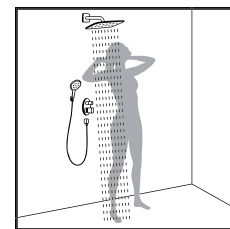

The loveliest kind of rain: overhead showers.