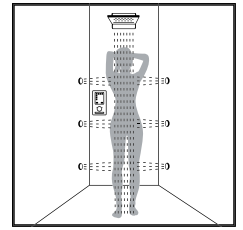

Shower in new dimensions.

The Raindance Rainmaker – showering pleasure couldn't be bigger or more perfectly shaped: Thanks to AirPower technology the drops from the XXL spray

disc are enriched with air. And because the Raindance Rainmaker is fitted in the ceiling, instead of a traditional shower there is now a space where it rains in the most wonderful