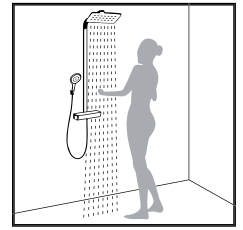

Showerpipes

Universal