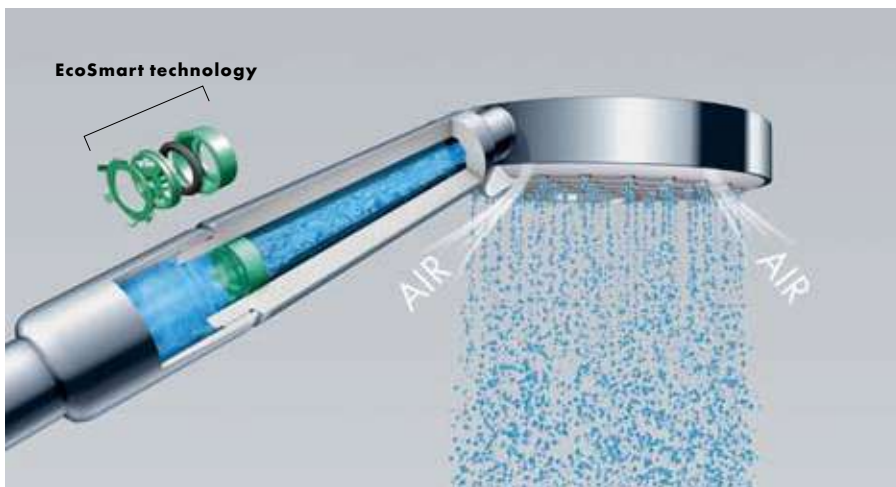

For pure water pleasure. With a clear conscience.

At Hansgrohe, the enthusiasm for water is linked with a highly developed awareness of our responsibility towards this precious resource. We are constantly working to further develop water- and energy-saving products such as EcoSmart

technology. That is one of the reasons we are one of the first companies to receive the newly created Water Efficiency Label (WELL) certificate from the European Association of Faucet Manufacturers. Our Talis, Focus and Metris basin mixers and

our Crometta 85 Green hand shower have all received Level A accreditation for the home area, the best possible result. We will continue to develop products that have a positive effect on well-being and the environment.

EcoSmart showers have a water consumption rate of just nine or six litres a minute.

WELL Upgrade Volume Water Efficiency Label	
Manufacturer:	Hansgrohe AG
Product category:	Accessories shower valve
Type:	Shower head
Model:	Hansgrohe Crometta 85
Registration number:	ZD10090-20110303
A	A**
B	
Water Efficiency Criteria	
Flow rate > 9,0 l/min ≤ 12,0 l/min	*
Controlled flow rate ≥ 4,5 l/min ≤ 9,0 l/min	** ←
Information about use and installation: www.well-online.eu A Label of EUnited Valves European Valve Manufacturers Association	

**l/min
6,0**