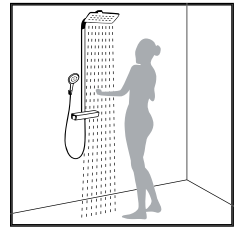

Showerpipes

Shower

Raindance® E 420
Showerpipe for the shower
with Raindance E 420 2jet overhead shower
(RainAir: 17 l/min, RainFlow: 22 l/min), baton
hand shower 1jet (16 l/min) and thermostat,
shower arm 400 mm
27149,-000