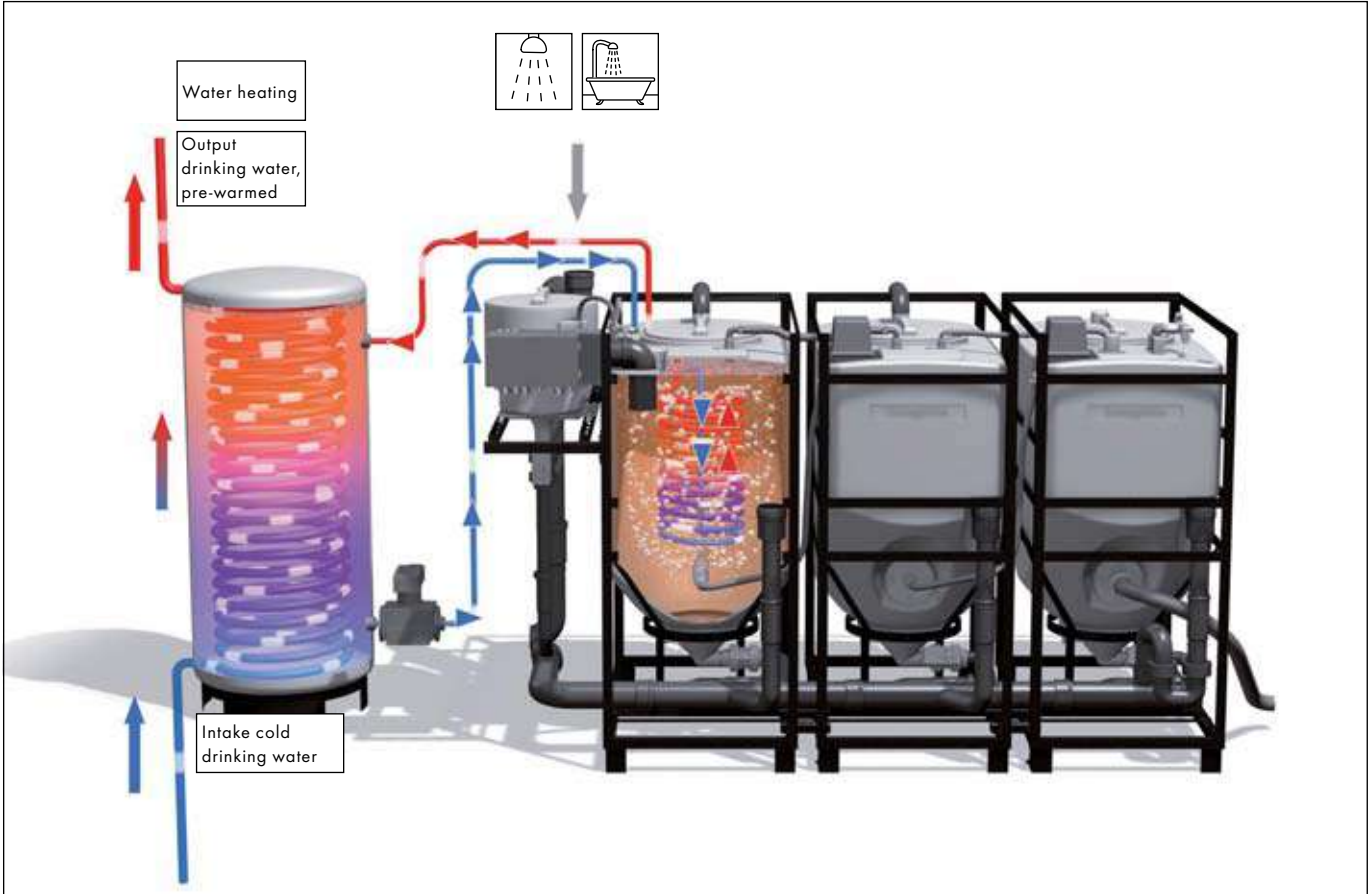

Pontos HeatCycle technology.