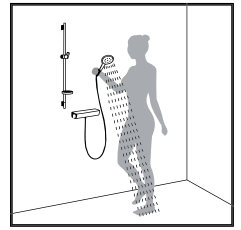

Hose connectors