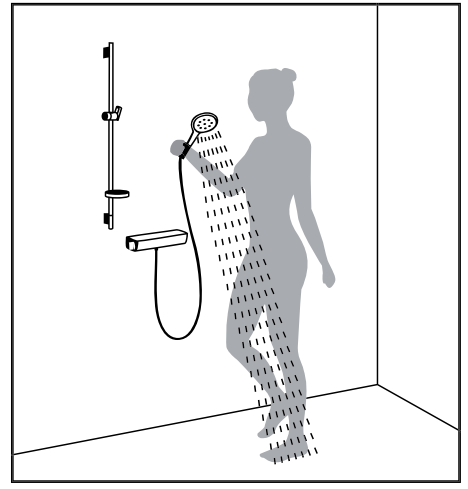

Shower set

The basic solution - offers the same full shower pleasure and is easy to mount on the wall.