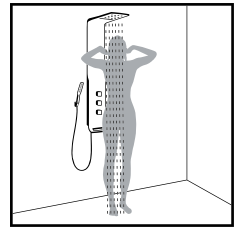

Showerpanel®