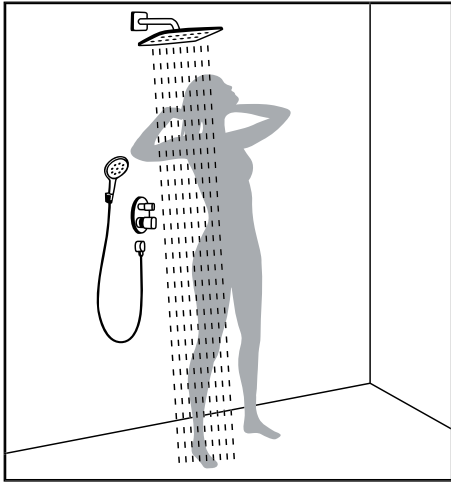

types provide the perfect showering experience. The installation options are equally flexible. New-builders can opt for a concealed installation. Those who want to add a new shower to an existing bathroom will probably find what they need in a more

simple surface-mounted option. Whatever the requirement, whether for a new or an existing bathroom, these solutions contain the right choice for everyone.

Showerpipe

Easy, concealed installation - complete renovation with minimum effort. Perfect for upgrading.

Showerpanel*

Combines overhead, hand, and side showers in a single system. The focal point in the bathroom in the exposed-mounted version.

Shower set

The basic solution - offers the same full shower pleasure and is easy to mount on the wall.