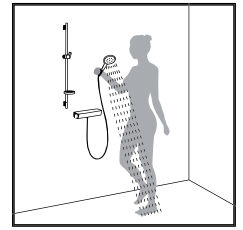

Shower sets

Croma® 100

Croma® 100 Multi/Unica® 'C Set
90 cm # 27774, -000
65 cm # 27775, -000 (not shown)
EcoSmart, 90 cm # 27655, -000 (not shown)
EcoSmart, 65 cm # 27777, -000 (not shown)