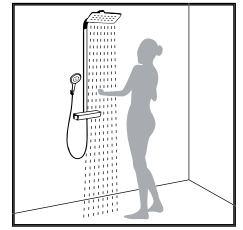

Perfect ensemble of overhead, hand shower and thermostat.

The interplay between sophisticated technology, perfect forms and precisely matched components can be experienced in many different ways with the various

Hansgrohe Showerpipes. Installation takes a matter of moments. Even if adding to existing wall connections - no laborious concealed installation.