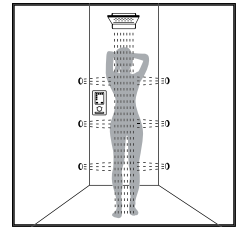

Body showers