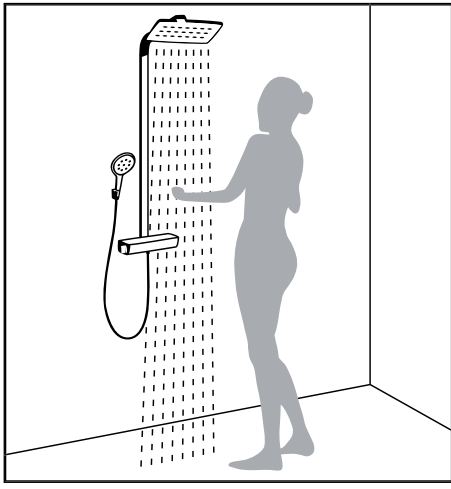

Showerpipe

Easy, concealed installation - complete renovation with minimum effort. Perfect for upgrading.