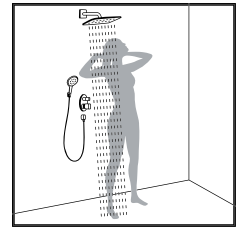

Raindance® Classic 150 Air 3jet
Overhead shower
with swivel joint
28471,-000,-820