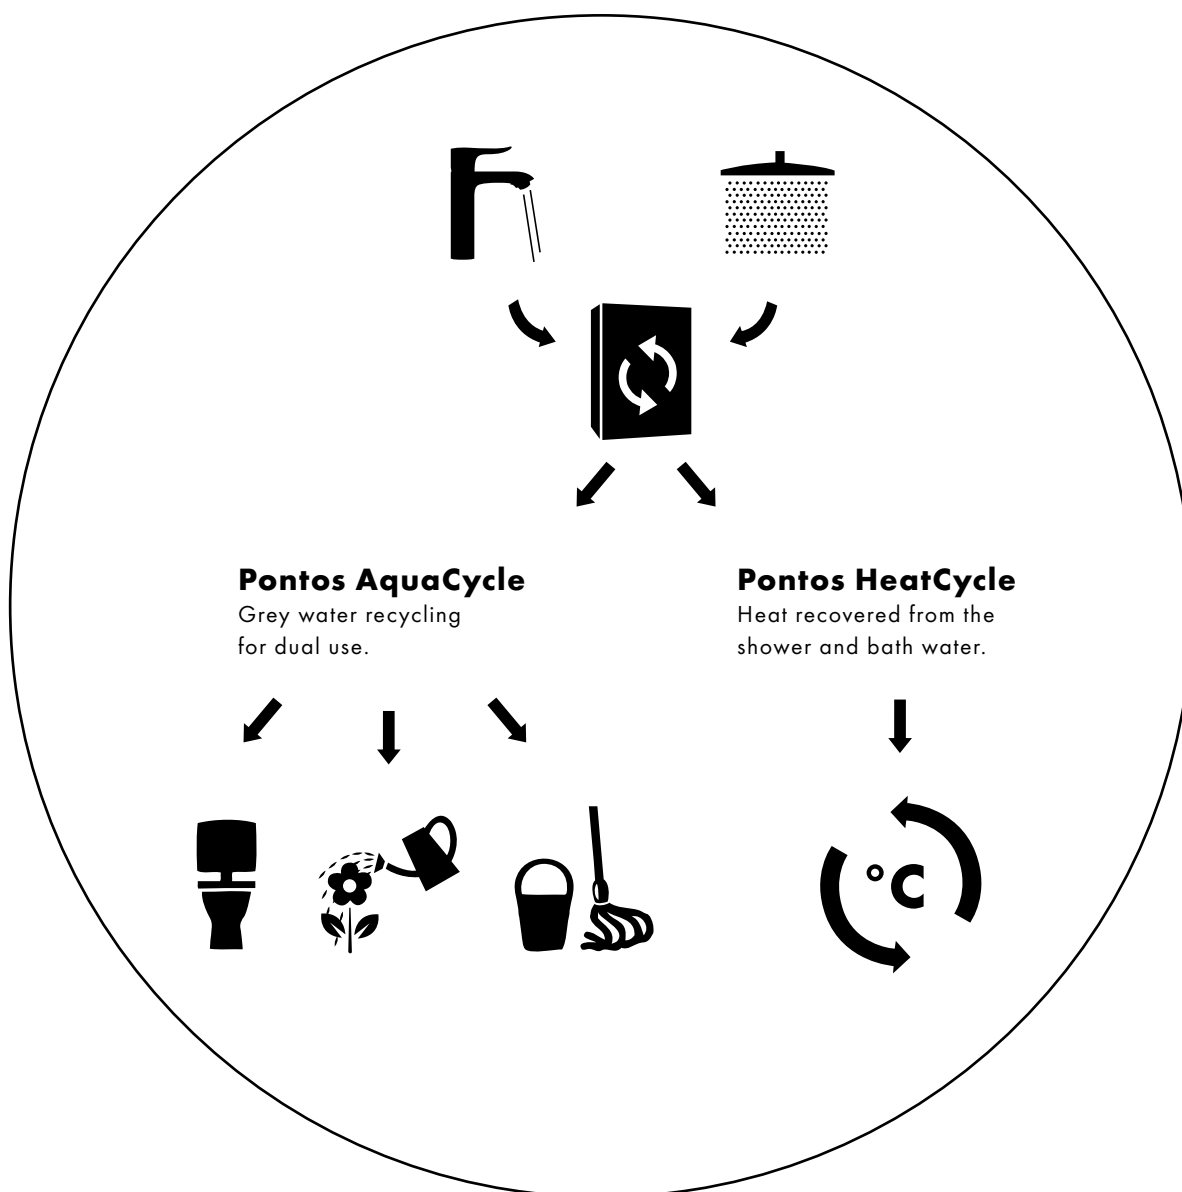

Typical Hansgrohe: Using water and heat twice.

Two other sustainability innovations by Hansgrohe: Pontos AquaCycle and Pontos HeatCycle are based on the idea of using water and heat twice. After all, half of the water we use need not be of drinkable quality. The Pontos AquaCycle cleans shower or bath water in a

biological process before then preparing it again so that it can be used a second time. This "grey" water can be used for flushing the toilet or for cleaning, or for watering the garden. If you choose the combination of both Pontos AquaCycle and Pontos HeatCycle, then the heat of

the used shower water is saved and used again to heat water – an efficient way to save energy. After all, climate care starts with hand-washing and showering and less energy consumption also means lower CO₂ emissions. And that's good for all of us.