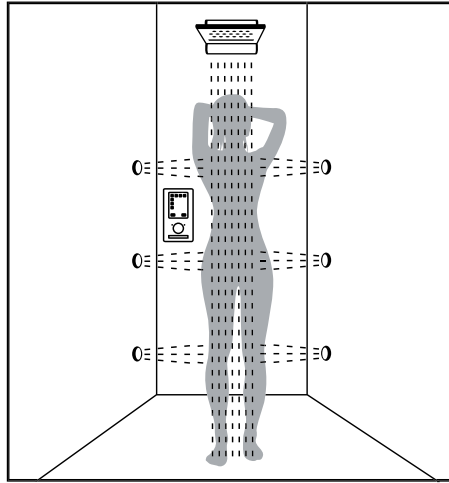

Shower family

Showering couldn't be more varied than with this concealed solution. From the waterfall to all-round pleasure.

RainAir.

This gentle shower rain with air-enriched drops will help to wash daily life from you, drop by drop.

RainAir XL.

The very large shower disc envelops your whole body with soft drops.

RainFlow.

A powerful surge spray that makes you feel as if you were standing on your own in a lagoon. Every day.

Whirl.

A concentrated spray for massaging specific parts of the body.

CaresseAir.

For new energy after a challenging day: The dynamic, revitalising massage spray.

Mix.

The harmonious combination of gentle shower drops and dynamic spray.

Rain.

Perfect for rinsing shampoo out of your hair.

Massage.

Strong, pulsing massage spray.

Mono.

A bundled jet for targeted, refreshing shower pleasure.