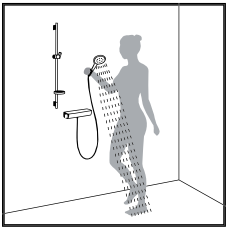

**Raindance® S 150 Air 3jet/
Unica®'S Puro Set**
90 cm # 27895,-000
65 cm # 27898,-000 (not shown)