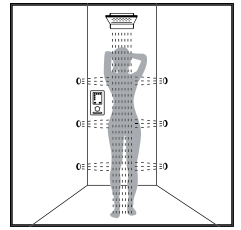

- Choice of overhead shower
- Choice of hand shower
- Side shower and contrast shower
- Light (on/off control)
- Warm-up function
- Volume Flow rate adjustment
- Menu Further Options
- Music control
- Cascade function
- 38,0° Temperature display
- 06:52 Time
- Control knob: cold/hot, pause
- On/Off button
- User settings for up to five users

All user settings can be customised.