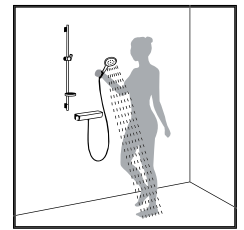

PuraVida® 120 1jet Baton hand shower
28558,-000,-400
EcoSmart # 28568,-000,-400