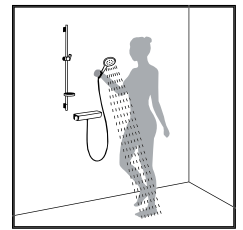

Porter Sets

Raindance®

**Raindance® S 100 Air 1jet/
Porter 'S' Set**
1.25 m # 27580,-000
1.60 m # 27581,-000

Croma® 100

Crometta® 85

Hand showers for children