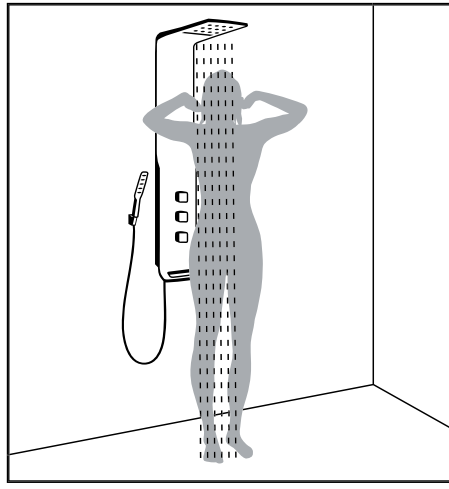

types provide the perfect showering experience. The installation options are equally flexible. New-builders can opt for a concealed installation. Those who want to add a new shower to an existing bathroom will probably find what they need in a more

simple surface-mounted option. Whatever the requirement, whether for a new or an existing bathroom, these solutions contain the right choice for everyone.

Showerpipe

Easy, concealed installation - complete renovation with minimum effort. Perfect for upgrading.