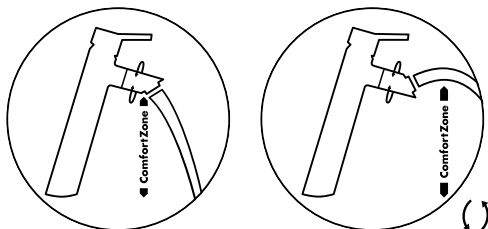

www.hansgrohe-int.com/configurator

Metris®

Metris® 260

Single lever basin mixer
31082,-000

Metris® 230

Single lever basin mixer
Swivel spout 120°
31087,-000

Talis®

A twist of the hand delivers an increased ComfortZone: this new swivel spout is tremendously useful in many everyday situations.