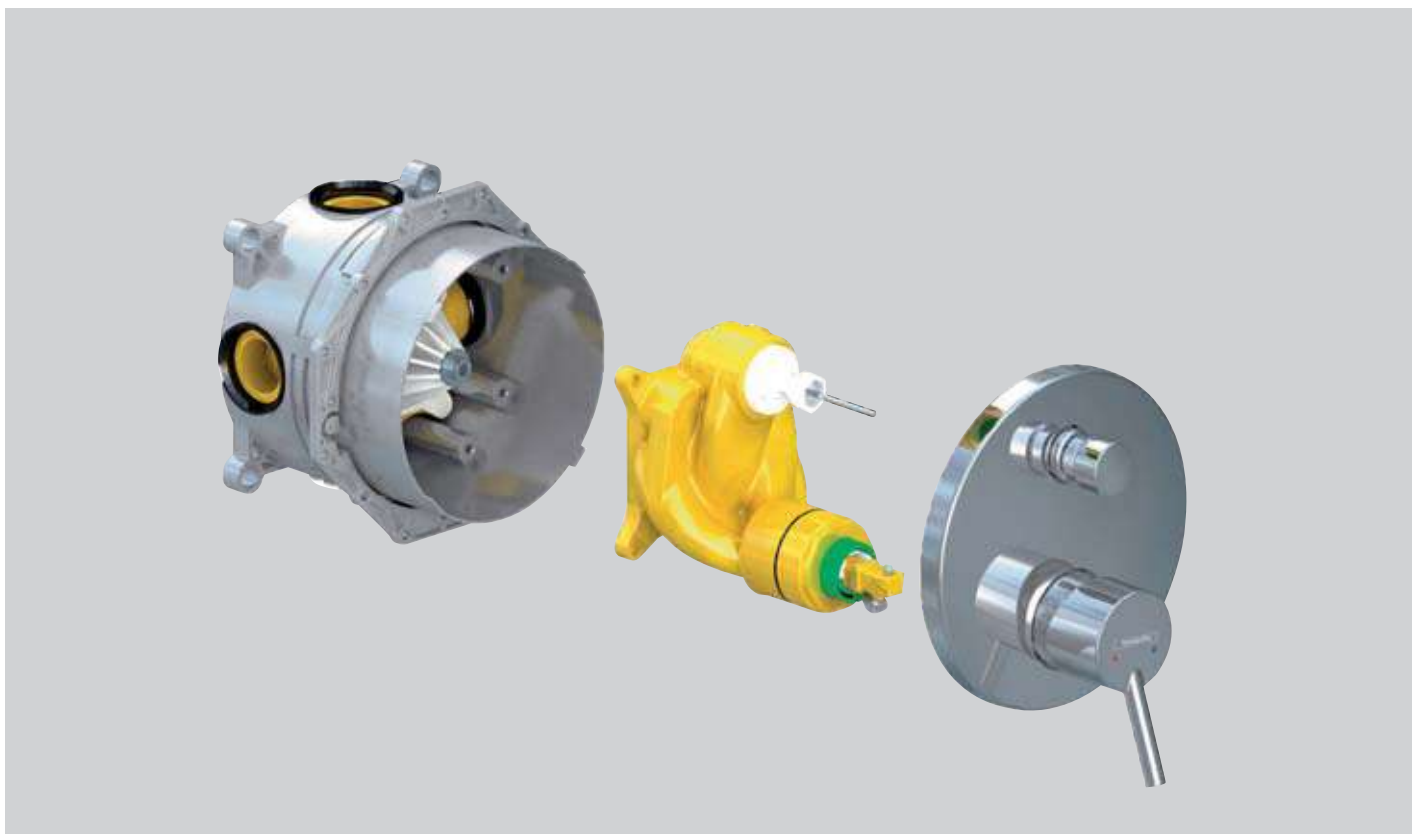

Basic set for all mixer and thermostat solutions.