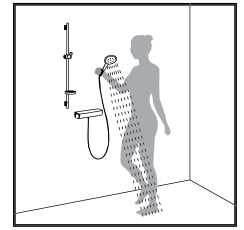

Shower concealed

Thermostat