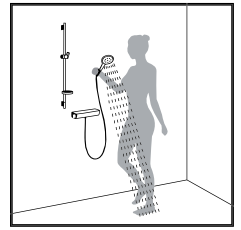

Shower combinations