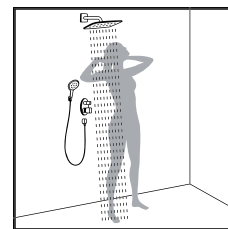

Classic

Shower control