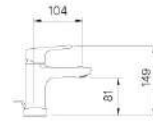

LFV-1401S
Giá: 1.760.000 VNĐ

LFV-1402S
Giá: 2.100.000 VNĐ