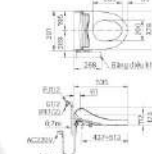

NẮP SHOWER TOILET CW-H17VN

TIẾT KIỆM 5.480.000 VNĐ KHI MUA ĐỒNG BỘ VỚI BÀN CẦU