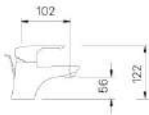

BFV-213S-3C
Giá: 4.110.000 VNĐ

BFV-213S-1C
Giá: 3.920.000 VNĐ