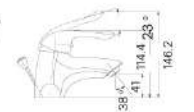

**BFV-4000S**  
Giá: 5.880.000 VNĐ

**BFV-4000S-5C**  
Giá: 6.160.000 VNĐ

SERIES 220

**LFV-221S**  
Giá: 2.460.000 VNĐ

**LFV-222S**  
Giá: 2.280.000 VNĐ

**BFV-223S**  
Giá: 3.220.000 VNĐ

SERIES SEN VÒI

SERIES 210