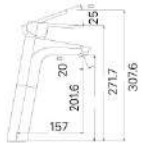

SERIES SEN VÒI

SERIES 110

**LFV-111S**  
Giá: 3.070.000 VNĐ

**LFV-112SH**  
Giá: 3.810.000 VNĐ

**LFV-112S**  
Giá: 2.880.000 VNĐ

**BFV-113S**  
Giá: 4.260.000 VNĐ

Tay sen Massage  
Champaign massage

SERIES 1400