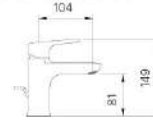

BFV-1403S-4C
Giá: 2.210.000 VNĐ