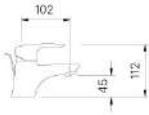

LFV-212S
Giá: 3.190.000 VNĐ