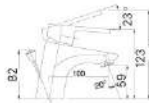

SERIES SEN VÒI

SERIES 110

**LFV-111S**  
Giá: 3.070.000 VNĐ

**LFV-112SH**  
Giá: 3.810.000 VNĐ

**LFV-112S**  
Giá: 2.880.000 VNĐ

**BFV-113S**  
Giá: 4.260.000 VNĐ

Tay sen Massage  
Champaign massage

SERIES 1400