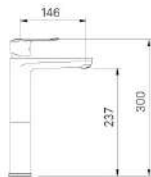

SERIES SEN VÒI

SERIES 2010

SERIES SEN VÒI

SERIES 5010S

SERIES 6010S

LFV-6012S
Giá: 3.970.000 VNĐ

SERIES 7100S

LFV-7102S
Giá: 4.670.000 VNĐ