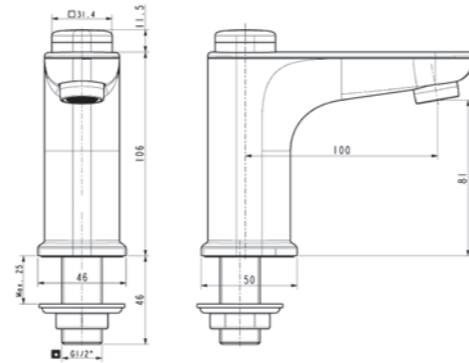

Chrome

Matte Black

Glossy White

Basin Faucet

Basin Faucet (Chrome)
FFAST823-109500BFO

Basin Faucet (Matte Black)
FFAST823-109440BFO

Basin Faucet (Glossy White)
FFAST823-109090BFO

Bath & Shower