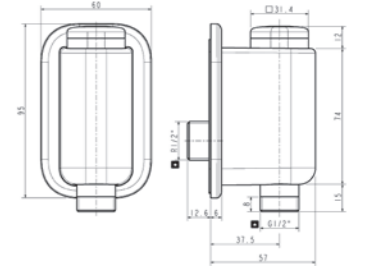

Bath & Shower