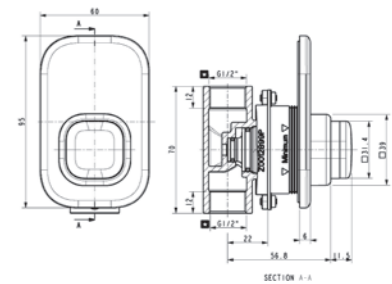

Basin Faucet

Bath & Shower

LEGEND

EASYPUSH
Easy to operate, even with wet or soapy hands.

ZERO LEAD
Total protection for well-being with zero lead contact in waterway.

DURASHINE
A long-lasting coat of chrome finishing gives off shine that exudes design excellence.

WATER SAVING
Water-saving for ecological and economical sense.

FLEXIMATCH
Flexibly combines with other products.

LEGEND

EASYPUSH
Easy to operate, even with wet or soapy hands.

DURASHINE
A long-lasting coat of chrome finishing gives off shine that exudes design excellence.

FLEXIMATCH
Flexibly combines with other products.