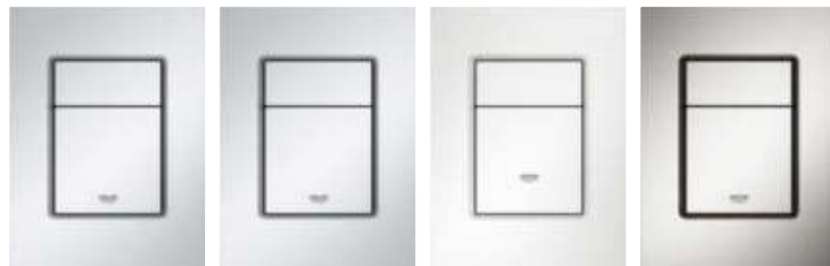

SKATE COSMOPOLITAN S

Minimalist design, simple geometry with an appearance of pureness and clarity. The joint catches the light and encourages the user to interact intuitively. Skate Cosmopolitan flush plates complement our brassware collections and will enhance your next bathroom project. Like all new small flush plates, they can be installed very easy – invisible magnetic fixings complete the design.

Skate
Cosmopolitan S

37 535 000
Chrome

37 535 P00
Matt Chrome

37 535 SH0
Alpine White

37 535 DC0
SuperSteel