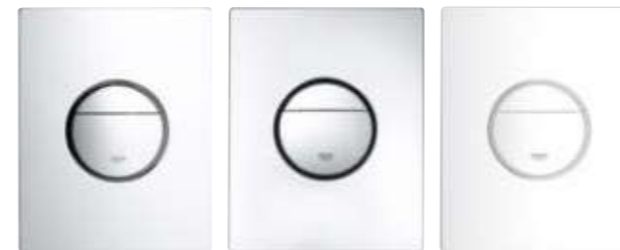

Nova Cosmopolitan

38 765 000
Chrome

38 765 P00
Matt Chrome

38 765 SH0
Alpine White