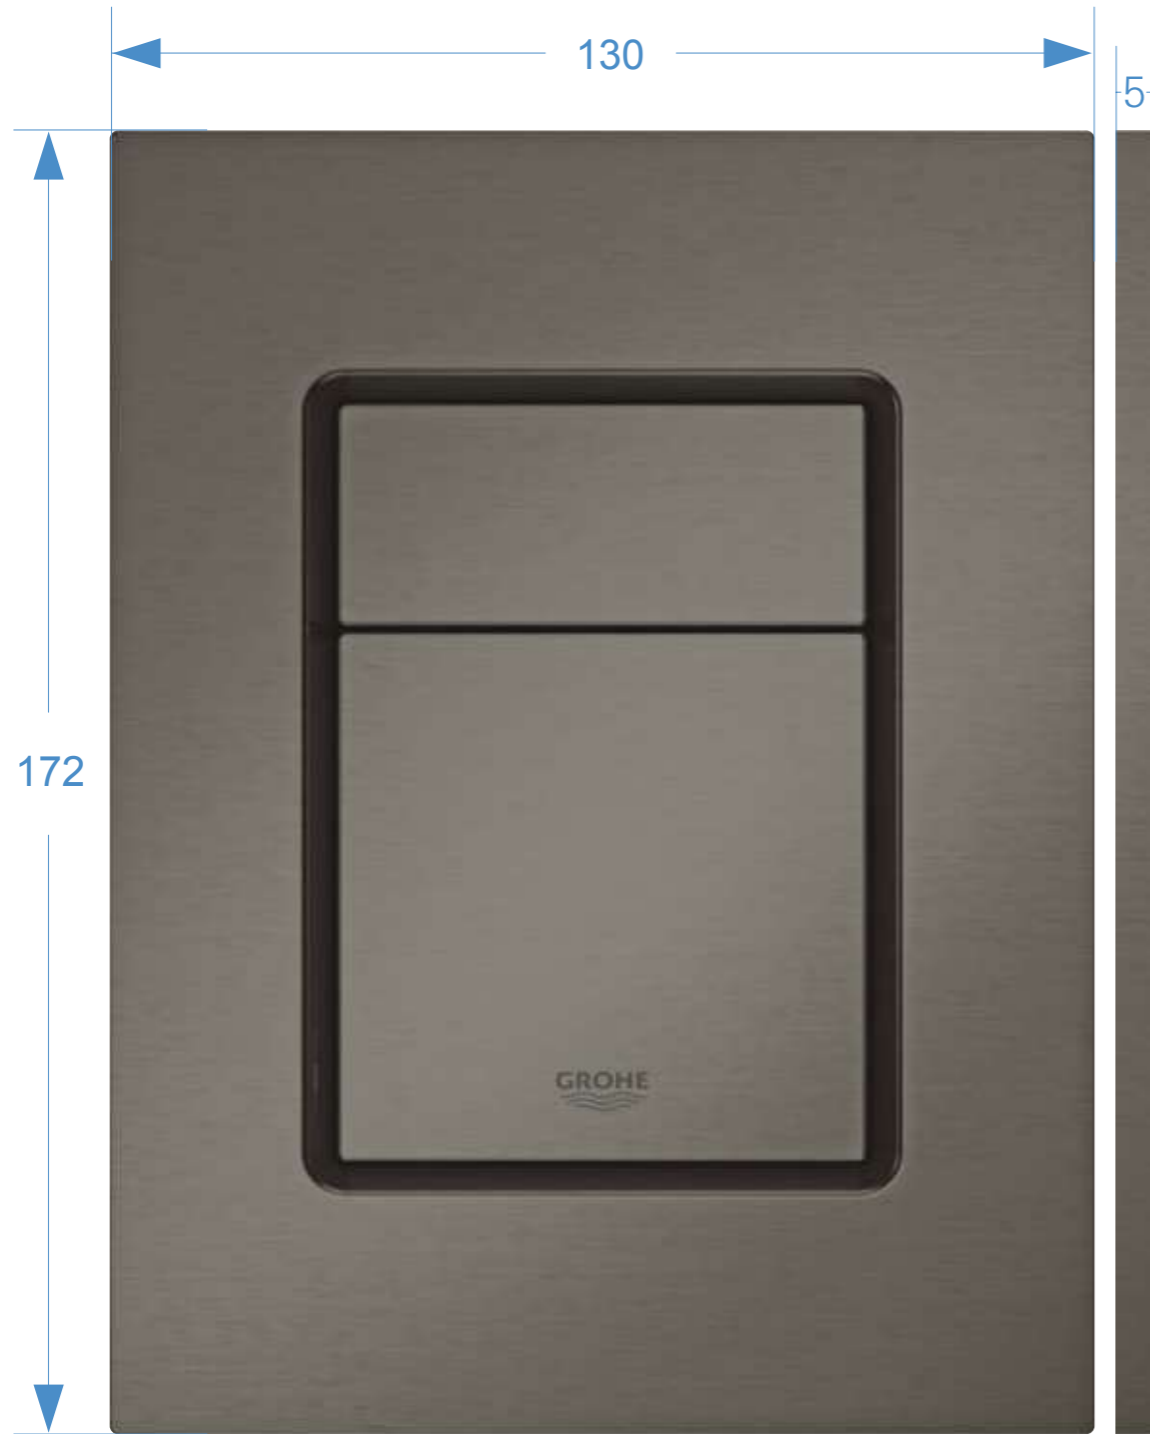

AVAILABLE IN TWO SIZES

SMALL FLUSH PLATE | ORIGINAL SIZE (SKATE COSMOPOLITAN S)