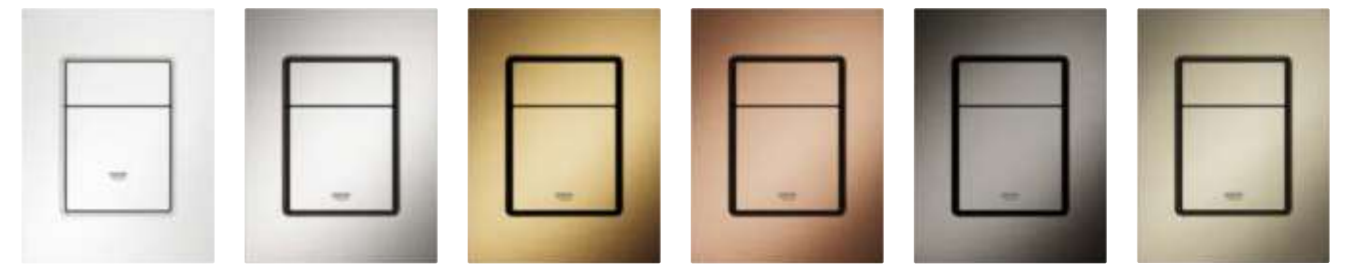

37 535 SH0 Alpine White   37 535 DC0 SuperSteel   37 535 GN0 Brushed Cool Sunrise   37 535 DL0 Brushed Warm Sunset   37 535 AL0 Brushed Hard Graphite   37 535 EN0 Brushed Nickel